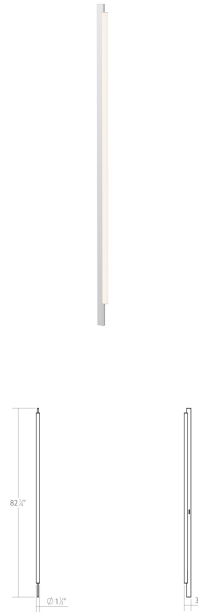

# Keel LED Wall Lamp Spec Sheet

SKU: 3822.16 Learn more at:  
<https://sonnemanlight.com/keel-led-wall-lamp>

Description: Wall-mounted Keel presents a minimal yet classic feel to any space. A rectilinear keel intersects a luminous cylinder to create architectural linear compositions of dramatic length. In addition to this Wall Lamp, Keel is also available as a [Bath Bar](#), suspended as a [Pendant](#), and free-standing as a [Floor-Lamp](#). These crisply intersecting forms bring multiple lighting applications to the task with architectural precision. Keel Wall Lamp is also available in conjunction with a [Keel Optional Wall Plate Kit](#).

## Dimensions

Height:	82.25"
Width:	1.5"
Extends:	3"
Minimum Extension:	3"
Maximum Extension:	3"
Canopy/Backplate/Base Width:	0.75
Canopy/Backplate/Base Height:	82.25