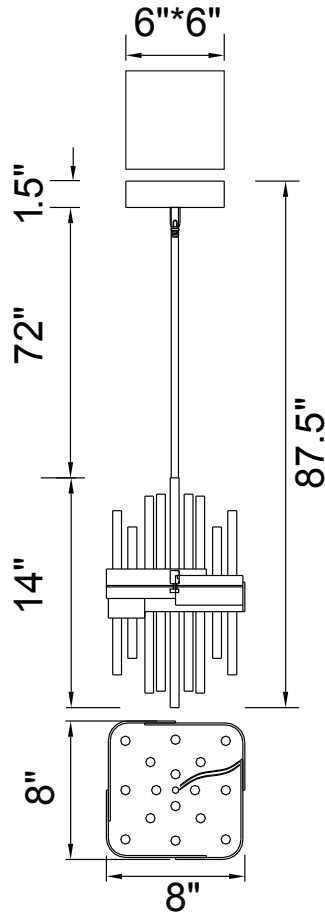

PROJECT: \_\_\_\_\_  
 FIXTURE TYPE: \_\_\_\_\_  
 LOCATION: \_\_\_\_\_  
 CONTACT/PHONE: \_\_\_\_\_

Item	1245P8-602
Collection	
Finish	Satain Gold
Acrylic	-----
Glass	Clear
Input	120V AC,60HZ,AC

Shade	-----
Length/Dia.	8"
Width/Ext.	8"
Height	14"
Maximum	87.5"
Lumens	832

Light Source	LED
Bulb Info.	16W
Included	-----
Dimmable	Yes
Color	3000K
Weight	