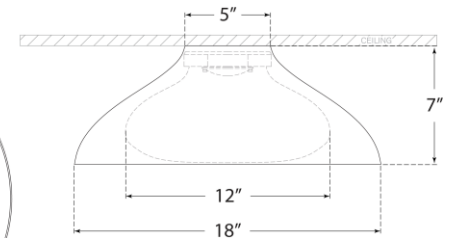

TEAR SHEET

Agnes 18" Flush Mount

Item # ARN 4351BSL-SWG

Designer: AERIN

Height: 7"

Width: 18"

Canopy: 5" Round

Finishes: BSL, G, MBK, PW

Glass Options: SWG

Socket: Dedicated LED

Wattage: 15w (1300lm)

Weight: 6 Pounds

Bottom View

Side View