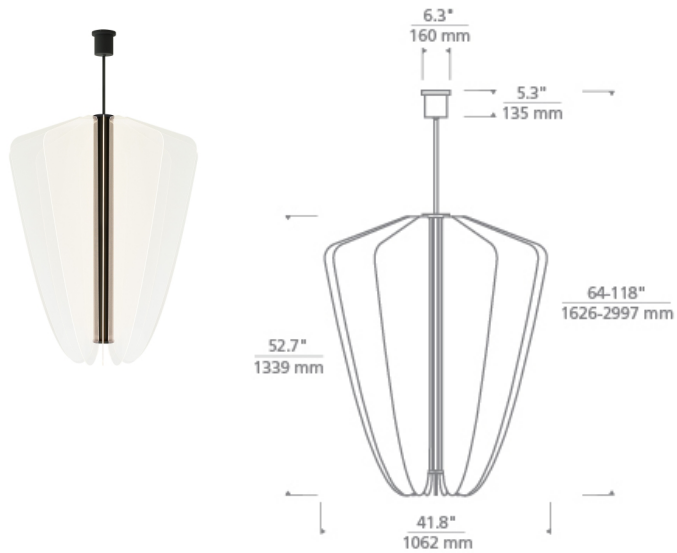

Nyra 42 Chandelier LED

DESCRIPTION

The Nyra 30 Chandelier by Tech Lighting is a stunning collection truly reflecting the essence of modern LED art. Nyra features light guide technology in geometrically shaped acrylic LED panels, producing an ample amount of general illumination. Offered in two beautiful finishes, Plated Brass and Nightshade Black, Nyra is designed with LED technology that provides energy efficiency for savings without sacrificing performance. Also available in a smaller 28" diameter size. Complete the look with the 60" Linear Suspension and Low-Voltage Pendant. Includes 80.8 watts, 6806 total delivered lumens, 3000K LED modules. Dimmable with most LED compatible ELV dimmers. Ships with (4) 12" and (2) 6" rigid stems in coordinating finish. Can be installed on a sloped ceiling up to 20°. 120V-277V.

INSTALLATION

This product can mount to either a 4" square electrical box with round plaster ring or an octagon electrical box.

WEIGHT

94-94lb / 42.64-42.64kg ±

midnight black

plated brass

ORDERING INFORMATION

700NYR	SHAPE OR SIZE	FINISH	LAMP
42	42" DIAMETER	B NIGHTSHADE BLACK BR PLATED BRASS	-LED930 INTEGRATED LED 90 CRI 3000K 120V-277V UNV

7400 Linder Avenue T 847.410.4400
Skokie, Illinois 60077 F 847.410.4500