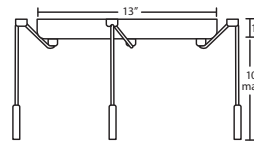

Stem-mount: 4 connectable stem sections (3", 6", 12" and 18" lengths), 10' max. 5" Dia. canopy (with swivel) and stem sections are plated steel. Bronze or Satin Nickel.

MOUNTING

Installs directly to a 4" octagonal ceiling box. Suitable for sloped ceilings.

3BB or 3JB 3 LIGHT LINEAR CANOPY

- 2x stemhooks included
- Suitable for sloped ceilings
- Cords: 10' SVT, 5" sleeve at socketholder
- Bronze or Satin Nickel

3BC or 3JC 3 LIGHT ROUND CANOPY

- 3x stemhooks included
- Suitable for sloped ceilings
- Cords: 10' SVT, 5" sleeve at socketholder
- Bronze or Satin Nickel

3BW or 3JW 3 LIGHT LARGE ROUND CANOPY

- 3x stemhooks included
- Suitable for sloped ceilings
- Cords: 10' SVT, 5" sleeve at socketholder
- Bronze or Satin Nickel

3BV or 3JV 3 LIGHT BAR CANOPY

- Some offset installation possible
- Suitable for sloped ceilings
- Cords: 10' SVT, 5" sleeve at socketholder
- Bronze or Satin Nickel

ACCESSORIES:

ADDITIONAL STEM SECTIONS:

Additional connecting stems are available to increase overall length, up to 10' max. Telescoping adjustable section allows up to 3" movement.

T20A-SN or T20A-BR	Adj. Section
T203-SN or T203-BR	3" Section
T206-SN or T206-BR	6" Section
T212-SN or T212-BR	12" Section
T218-SN or T218-BR	18" Section