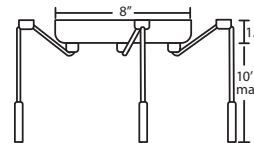

Stem-mount: 4 connectable stem sections (3", 6", 12" and 18" lengths), 10' max. 5" Dia. canopy (with swivel) and stem sections are plated steel. Bronze or Satin Nickel.

MOUNTING

Installs directly to a 4" octagonal ceiling box. Suitable for sloped ceilings.

3BB or 3JB 3 LIGHT LINEAR CANOPY

- 2x stemhooks included
- Suitable for sloped ceilings
- Cords: 10' SVT, 5" sleeve at socketholder
- Bronze or Satin Nickel

3BC or 3JC 3 LIGHT ROUND CANOPY

- 3x stemhooks included
- Suitable for sloped ceilings
- Cords: 10' SVT, 5" sleeve at socketholder
- Bronze or Satin Nickel