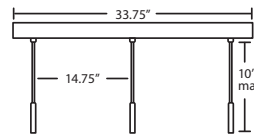

3BV or 3JV 3 LIGHT BAR CANOPY

- Some offset installation possible
- Suitable for sloped ceilings
- Cords: 10' SVT, 5" sleeve at socketholder
- Bronze or Satin Nickel