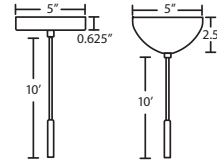

NILES

120V PENDANTS

ORDERING:

CONNECTION	GLASS OPTIONS	LAMP OPTIONS	METAL FINISH
Pendant Fixtures	NILES10AM Amber Bubble	(blank) 60W T10 Incan	BR Bronze
1JC Dome Canopy	NILES10BL Blue Bubble	EDI 40W Edison T12	SN Satin Nickel
1JT Flat Canopy	NILES10CL Clear Bubble	EDIL 4W LED T10	
	NILES10SM Smoke Bubble		
Stem Fixtures	NILES10AO Amber Bubble/Opal		
1TT Flat Canopy	NILES10BO Blue Bubble/Opal		
	NILES10CO Clear Bubble/Opal		
	NILES10SO Smoke Bubble/Opal		

Ex. 1JT-NILES10CL-SN
Niles 10 Pendant, Clear Bubble Glass, Satin Nickel Finish

PENDANT OPTIONS:

MONOPOINT PENDANT CANOPY

- Flat or Dome Canopy styles. Dome style allows adjustment without cutting cord.
- Suitable for sloped ceilings
- Cord: 10' SVT, 5" sleeve at socketholder (V Series utilizes SJT-type)
- Bronze or Satin Nickel