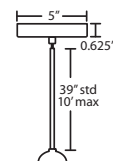

STEM PENDANT

- Swivel at canopy, suitable for sloped ceilings
- Includes telescoping section plus 4 connectable stem sections, (1x 3", 1x 6", 1x 12", 1x 18"), 10' max
- Bronze or Satin Nickel

ACCESSORIES:

ADDITIONAL STEM SECTIONS:

Additional connecting stems are available to increase overall length, up to 10' max. Telescoping adjustable section allows up to 3" movement.

T20A-SN or T20A-BR	Adj. Section
T203-SN or T203-BR	3" Section
T206-SN or T206-BR	6" Section
T212-SN or T212-BR	12" Section
T218-SN or T218-BR	18" Section

LONGER CORD LENGTHS:

Longer cord length of 15' available. Add an "L" to the end of the item number, i.e. 1JC-169707-SNL.

CORD SLEEVES:

If concealing the cord is desired, order our 0.25" dia. metal sleeves. Each sleeve is 18" long and may be field cut.

T118-SN	Satin Nickel
T118-BR	Bronze

STEMHOOKS:

Suspension hooks allow cord drops to be placed wherever desired. Suitable for sloped ceilings.

T103BR	Bronze
T103SN	Satin Nickel

Project Information:

HOW TO ORDER A MULTILIGHT FIXTURE

To order, simply place the 3 character multilight code (*shown above*) as the cord fixture option:

Example: 3BC-493007-SN

3 Light round, Copa Opal glass, Satin Nickel finish - pg. 63 of the catalog