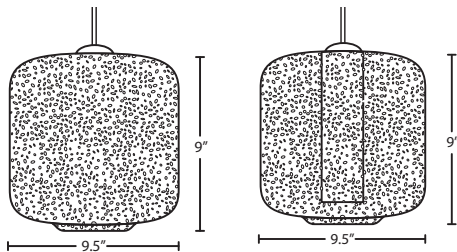

Edison: 40W Edison Filament Medium-based, 120V, lamp included.

LED Edison: 4W Replaceable LED Edison T10 lamp, 120V, dimmable, lamp included.

DIFFUSER

Shade shall be handcrafted glass of various decors. 9.5" Dia. x 9" H
May also feature inner Opal Cylinder.

Stem-mount: 4 connectable stem sections (3", 6", 12" and 18" lengths), 10' max. 5" Dia. canopy (with swivel) and stem sections are plated steel. Bronze or Satin Nickel.

MOUNTING

Installs directly to a 4" octagonal ceiling box. Suitable for sloped ceilings.

LABELS

UL or ETL Listed. Suitable for Damp Locations (interior use only).

Consult factory concerning lower wattage labeling for energy requirements.

CLEAR BUBBLE (NILES10CL) & AMBER BUBBLE/OPAL (NILES10AO) IN BRONZE FINISH

NILES10AM
AMBER BUBBLE

NILES10BL
BLUE BUBBLE

NILES10SM
SMOKE BUBBLE

NILES10BO
BLUE BUBBLE/OPAL

NILES10CO
CLEAR BUBBLE/OPAL

NILES10SO
SMOKE BUBBLE/OPAL

For ordering information, see next page

All dimensions provided are nominal.
Allowance must be made for dimensional tolerance in handcrafted glasses.