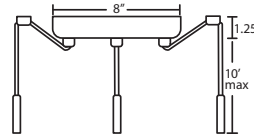

Stem-mount: 4 connectable stem sections (3", 6", 12" and 18" lengths), 10' max. 5" Dia. canopy (with swivel) and stem sections are plated steel. Bronze or Satin Nickel.

MOUNTING

Installs directly to a 4" octagonal ceiling box. Suitable for sloped ceilings.

3BB or 3JB 3 LIGHT LINEAR CANOPY

- 2x stemhooks included
- Suitable for sloped ceilings
- Cords: 10' SVT, 5" sleeve at socketholder
- Bronze or Satin Nickel

3BC or 3JC 3 LIGHT ROUND CANOPY

- 3x stemhooks included
- Suitable for sloped ceilings
- Cords: 10' SVT, 5" sleeve at socketholder
- Bronze or Satin Nickel