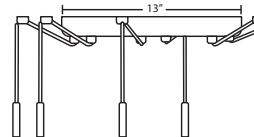

3BB or 3JB 3 LIGHT LINEAR CANOPY

- 2x stemhooks included
- Suitable for sloped ceilings
- Cords: 10' SVT, 5" sleeve at socketholder
- Bronze or Satin Nickel

3BC or 3JC 3 LIGHT ROUND CANOPY

- 3x stemhooks included
- Suitable for sloped ceilings
- Cords: 10' SVT, 5" sleeve at socketholder
- Bronze or Satin Nickel

3BW or 3JW 3 LIGHT LARGE ROUND CANOPY

- 3x stemhooks included
- Suitable for sloped ceilings
- Cords: 10' SVT, 5" sleeve at socketholder
- Bronze or Satin Nickel

3BV or 3JV 3 LIGHT BAR CANOPY

- Some offset installation possible
- Suitable for sloped ceilings
- Cords: 10' SVT, 5" sleeve at socketholder
- Bronze or Satin Nickel

6BC or 6JC 6 LIGHT ROUND CANOPY

- 6x stemhooks included
- Suitable for sloped ceilings
- Cords: 10' SVT, 5" sleeve
- Bronze or Satin Nickel

STEM PENDANT

- Swivel at canopy, suitable for sloped ceilings
- Includes telescoping section plus 4 connectable stem sections, (1x 3", 1x 6", 1x 12", 1x 18"), 10' max
- Bronze or Satin Nickel

ACCESSORIES:

ADDITIONAL STEM SECTIONS:

Additional connecting stems are available to increase overall length, up to 10' max. Telescoping adjustable section allows up to 3" movement.

T20A-SN or T20A-BR	Adj. Section
T203-SN or T203-BR	3" Section
T206-SN or T206-BR	6" Section
T212-SN or T212-BR	12" Section
T218-SN or T218-BR	18" Section