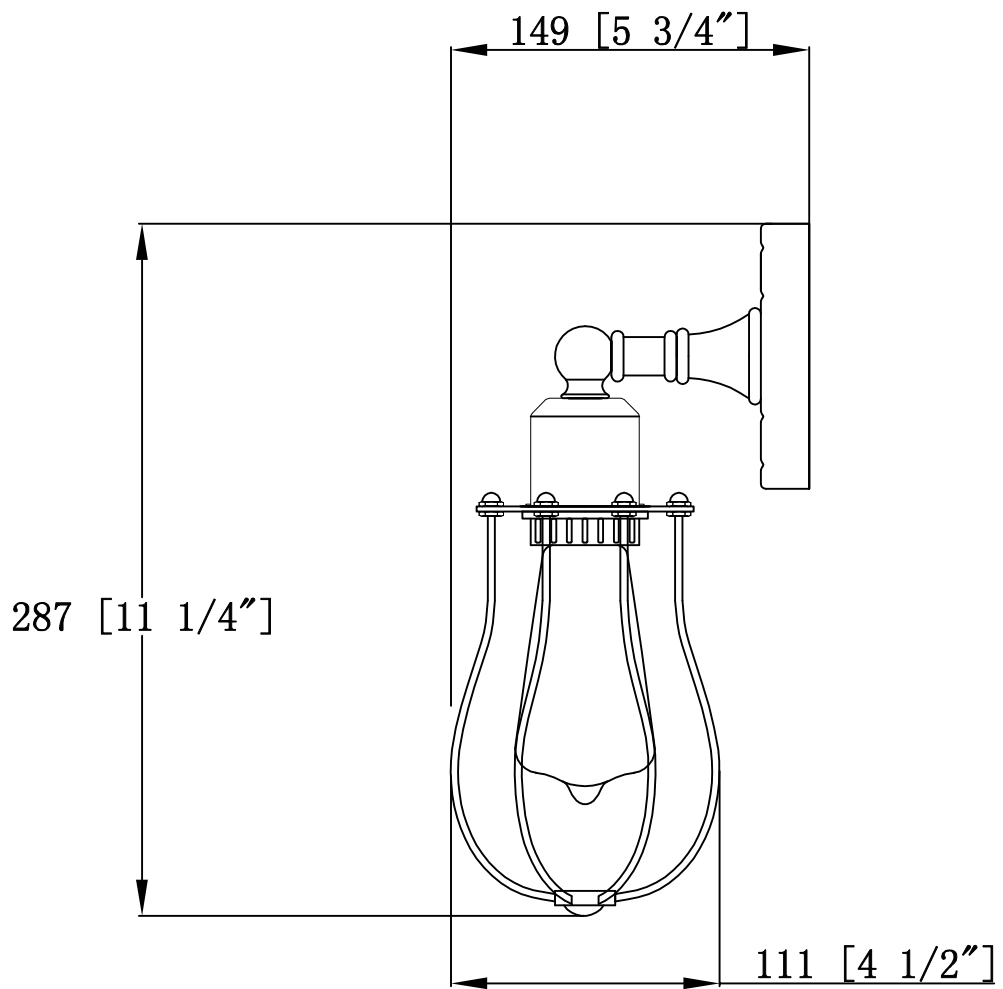

ITEM#: 223-SN
223-OB

INNOVATIONS
LIGHTING

1-100W MED

PROJECT:

TYPE: