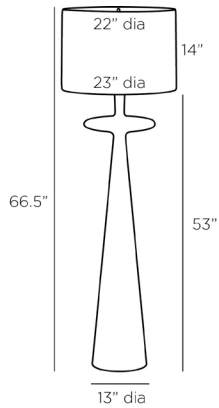

ARTERIOS

PUTNEY FLOOR LAMP

PFI04-SH031
H: 66.5 IN, Dia: 23.00 IN
Antique Brass, Cast Aluminum
Contract Suitable As Is

Inspired by the Putney lamp, we created a large-scale version. From each direction, its silhouette reveals three stacked rounded forms—a cylinder, a disc, and an elongated tapered coin base. Showcasing angular composition and balance, it has a mid-century feel with an updated take on the style via its cast aluminum in an antique brass finish. Topped with an off-white linen shade with off-white cotton lining. Clear silver cord and three-way rotary switch. Finish will vary.

APPEARANCE

Material	Aluminum, Cotton, Linen
Finish	Off-White
Finish Will Vary	true
Top Coat/Sealant	true
Finial Description	Matching Antique Brass Cylinder
Finial Dimension	1.5" x 1" Cylinder

DIMENSIONS

Shade	Top: 22.00 IN, Dia: 23.00 IN, Side: 14 IN
Body	H: 53 IN, Dia: 13.00 IN
Foot Print	Dia: 9.50 IN
Harp	11.5 Antique Brass IN

WIRING

Rating	Indoor Only
Tilt Test	8 Degrees - UL
Cord	12 FT, Back of Lamp Base, Clear/Silver
Socket	1, Antique Brass, Type A - E26
Switch	3-Way Rotary, At Socket
Maximum Watt	150
Voltage	110-120 V

CERTIFICATIONS

Certifications	Mexico Australia, United States, Canada
----------------	--

COMPLIANCY

UL/ETL	Yes
RoHS	false

SHIPPING

Product Weight	26.3 LBS
Gross Weight 1	33 LBS
Shipping Box 1	H: 56 IN, L: 14 IN, W: 14 IN
Shipping Box 2	H: 29.5 IN, L: 24.4 IN, W: 24.4 IN