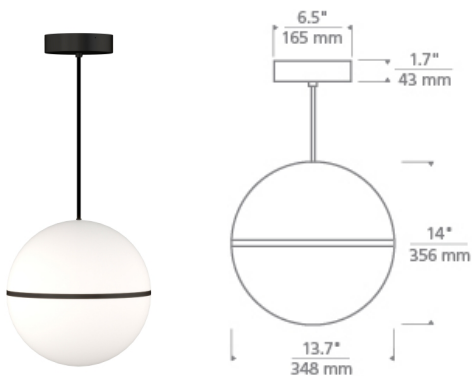

Hanea Grande Pendant LED

DESCRIPTION

Inspired by mid-century design, the Hanea Grande Pendant by Tech Lighting celebrates the popularity of spherical geometry with an acrylic shade accented by three finish options. Available in Natural Brass that will patina over time, Nightshade Black and Chrome, this pendant is beautiful as a standalone piece or clustered in multiples with the smaller low-voltage option. Available as Line- or Low-Voltage Pendants. Includes 32 watts, 1623 total delivered lumens, 3000K LED modules. Dimmable with most LED compatible ELV and TRIAC dimmers. Ships with 12 feet of field-cutttable black cloth cord. 120V

INSTALLATION

This product can mount to either a 4" square electrical box with round plaster ring or an octagon electrical box.

WEIGHT

10-10lb / 4.54-4.54kg ±

chrome

natural brass

nightshade black

ORDERING INFORMATION