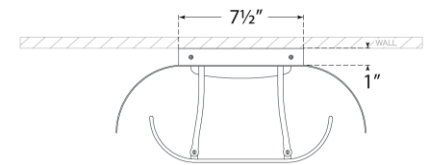

TEAR SHEET

Penumbra 10" Wide Sconce

Item # WS 2071BZ/L

Designer: Windsor Smith

Height: 10.5"

Width: 15"

Extension: 6.75"

Backplate: 7.5" x 8.25" Rectangle

Finishes: BZ/L, BZ/WHT, HAB/L, HAB/WHT, PN/L, PN/WHT

Socket: Dedicated LED

Wattage: 15w (1800lm)

Weight: 8 Pounds

Note: UL Only

Top View

Side View

Front View