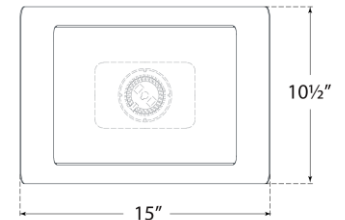

TEAR SHEET

Penumbra 10" Wide Sconce

Item # WS 2071BZ/L

Designer: Windsor Smith

Height: 10.5"

Width: 15"

Extension: 6.75"

Backplate: 7.5" x 8.25" Rectangle

Finishes: BZ/L, BZ/WHT, HAB/L, HAB/WHT, PN/L, PN/WHT

Socket: Dedicated LED

Wattage: 15w (1800lm)

Weight: 8 Pounds

Note: UL Only

Top View

Side View

Front View