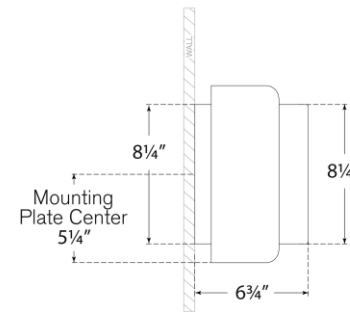

TEAR SHEET

Penumbra 10" Wide Sconce

Item # WS 2071BZ/L

Designer: Windsor Smith

Height: 10.5"

Width: 15"

Extension: 6.75"

Backplate: 7.5" x 8.25" Rectangle

Finishes: BZ/L, BZ/WHT, HAB/L, HAB/WHT, PN/L, PN/WHT

Socket: Dedicated LED

Wattage: 15w (1800lm)

Weight: 8 Pounds

Note: UL Only

Top View

Side View

Front View