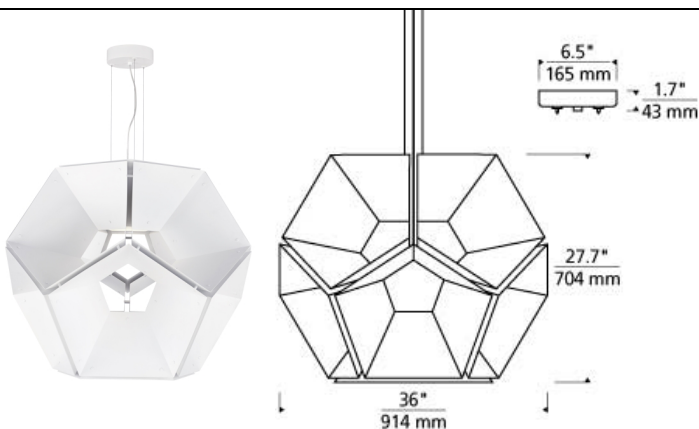

## Hex 36 Pendant LED T20

### DESCRIPTION

Designed around the geometry of a pentagonal cube, the Hex Suspension light by Tech Lighting streams light through its honeycomb shape to create a visual sense of organic depth. This artfully interesting fixture provides fun visual engagement through its unique make-up as well as shadow effects when illuminated. Further enhancing this unique fixture are two on-trend color options, Matt White and Matt Black. The Hex is available in two sizes and is incredibly functional over a dining room table, family room space or home office. The integrated LED lamp is fully dimmable to create the desired ambiance using a low-voltage ELV or Triac dimmer. Includes 25 watt, 751 delivered lumen, 3000K, 90 CRI LED module. Dimmable with most LED compatible ELV and TRIAC dimmers. 277V compatible with 0-10V dimmers. Includes 12 feet of field-cutable cloth cord to match finish selection.

### INSTALLATION

This product can mount to either a 4" square electrical box with round plaster ring or an octagon electrical box.

### ORDERING INFORMATION

700HEX	SHAPE OR SIZE	COLOR	LAMP
36	36" DIAMETER	<b>BB</b> BLACK/BLACK <b>WW</b> WHITE / WHITE	<b>-LED930</b> LED 90 CRI 3000K 120V <b>-LED930-277</b> LED 90 CRI 3000K 277V

**TECH LIGHTING®**  
 7400 Linder Avenue      T 847.410.4400  
 Skokie, Illinois 60077      F 847.410.4500