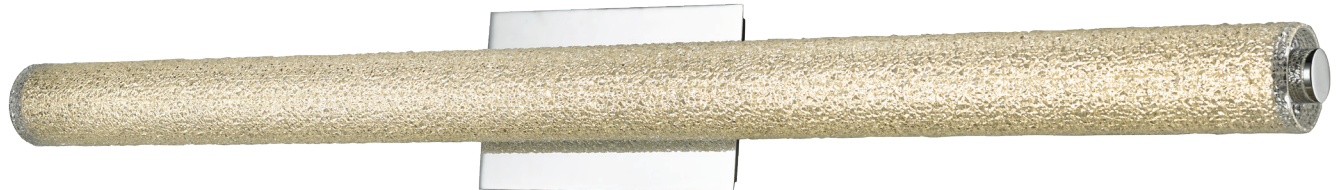

ABRA MODEL **20096WV-BN**

**39" Hand Blown Diamond Glass Tube LED Vanity**

FAMILY NAME **Radius**

UPC **00858083007474**

FIXTURE MATERIAL				FIXTURE DIMENSIONS IN INCHES										
Frame Material	Finishes Available	Diffuser Type	Diffuser Finish	Diameter	Height	o.a.h	Width	Length	Ext	Weight	ADA	Location	Rating	Compliance
Metal	BN-Brushed Nickel CH-Chrome	Glass	Diamond		2.4	4.7		39.2	3.25	7	Compliant	Wall Mount only	Damp Location	cETLus
LAMPING										Compatible Dimmers		Junction Box Type		SUPPLIED
Lamp Type	Lamp qty	Wattage	Max Wattage	Base	Kelvin	CRI	Initial Lumen's	Delivered Lumen's	Voltage			Standard 4 x 4 Octagon Box		
LED	1	46w	46w	Solid State Module	3000k	90+	3910	2737 estimated	120v					
SPECIAL NOTES														