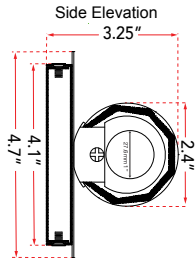

ABRA MODEL **20096WV-BN**

**39" Hand Blown Diamond Glass Tube LED Vanity**

FAMILY NAME **Radius**

UPC **00858083007474**

FIXTURE MATERIAL				FIXTURE DIMENSIONS IN INCHES										
Frame Material	Finishes Available	Diffuser Type	Diffuser Finish	Diameter	Height	o.a.h	Width	Length	Ext	Weight	ADA	Location	Rating	Compliance
Metal	BN-Brushed Nickel CH-Chrome	Glass	Diamond		2.4	4.7		39.2	3.25	7	Compliant	Wall Mount only	Damp Location	cETLus
LAMPING										Compatible Dimmers		Junction Box Type		SUPPLIED
Lamp Type	Lamp qty	Wattage	Max Wattage	Base	Kelvin	CRI	Initial Lumen's	Delivered Lumen's	Voltage			Standard 4 x 4 Octagon Box		
LED	1	46w	46w	Solid State Module	3000k	90+	3910	2737 estimated	120v					
SPECIAL NOTES														