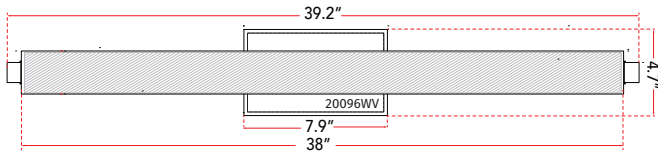

ABRA MODEL **20096WV-BN**

**39" Hand Blown Diamond Glass Tube LED Vanity**

FAMILY NAME **Radius**

UPC **00858083007474**

FIXTURE MATERIAL				FIXTURE DIMENSIONS IN INCHES										
Frame Material	Finishes Available	Diffuser Type	Diffuser Finish	Diameter	Height	o.a.h	Width	Length	Ext	Weight	ADA	Location	Rating	Compliance
Metal	BN-Brushed Nickel CH-Chrome	Glass	Diamond		2.4	4.7		39.2	3.25	7	Compliant	Wall Mount only	Damp Location	cETLus
LAMPING										Compatible Dimmers		Junction Box Type		SUPPLIED
Lamp Type	Lamp qty	Wattage	Max Wattage	Base	Kelvin	CRI	Initial Lumen's	Delivered Lumen's	Voltage			Standard 4 x 4 Octagon Box		
LED	1	46w	46w	Solid State Module	3000k	90+	3910	2737 estimated	120v					
SPECIAL NOTES														