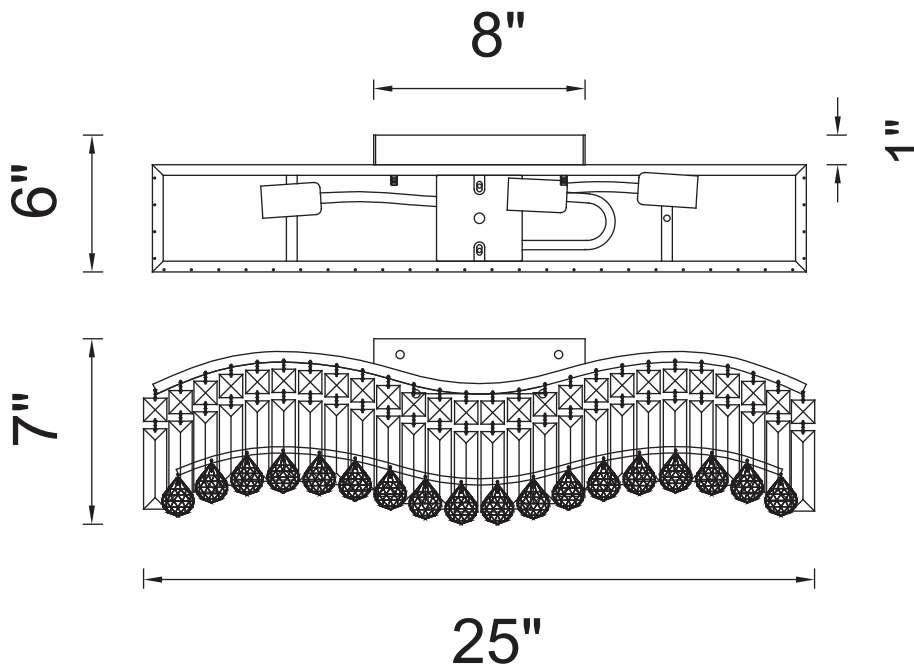

PROJECT: _____
 FIXTURE TYPE: _____
 LOCATION: _____
 CONTACT/PHONE: _____

Item	8004W25C-A
Collection	GLAMOROUS
Finish	Chrome
Glass	-----
Crystal	Clear
Input	120V AC,60HZ,AC

Shade	-----
Length/Dia.	25"
Width/Ext.	6"
Height	7"
Maximum	-----
Lumens	-----

Light Source	E12
Bulb Info.	3×60W
Included	-----
Dimmable	Yes
Color	-----
Weight	