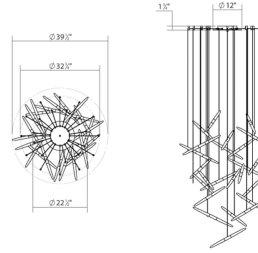

Project:

Ballet LED Chandelier Spec Sheet

SKU: 2897.25 Learn more at:
<https://sonnemanlight.com/ballet-led-chandelier>

Description: Poised in opposing positions, softly tapered acrylic forms radiate LED illumination. Asymmetrically counterbalanced, these double tapered elements are arranged in a symmetrical cluster to form a dazzling luminous dance of interactivity. Suspended from a single multi-arm canopy or mounted individually to the ceiling in a radial pattern allows for scaling of the diameter of the fixture.

Type #:

Dimensions

Height:	3.25"
Diameter:	48.5"
Canopy/Backplate/Base:	14"
Hanging Details:	10" Adjustable Cord
Shape:	Swag
Size:	24-Light
Canopy/Backplate/Base Height:	1.75"

Electrical Specs

Bulb(s) Included?:	Yes
Bulb 1 Type:	Integral LED
Bulb Quantity:	24
Input Voltage:	120-277VAC
Wattage:	110
Initial Lumens:	14780
Delivered Lumens:	10340
Color Temperature:	3000K
CRI:	90
Power Supply Type:	Driver
Power Supply Quantity:	2
Power Supply Location:	Canopy
Dimming Type:	TRIAC & ELV @120V / 0-10V
Bulb Max Wattage:	110

Installation

Installation:	Licensed electrician required
Sloped Ceiling Compatible?:	Compatible
Minimum Hanging Height:	5.5"

Shipping

Carton 1 L x W x H:	23" X 23" X 8"
Carton 1 Gross Weight:	31 LBS
Fixture Weight:	27