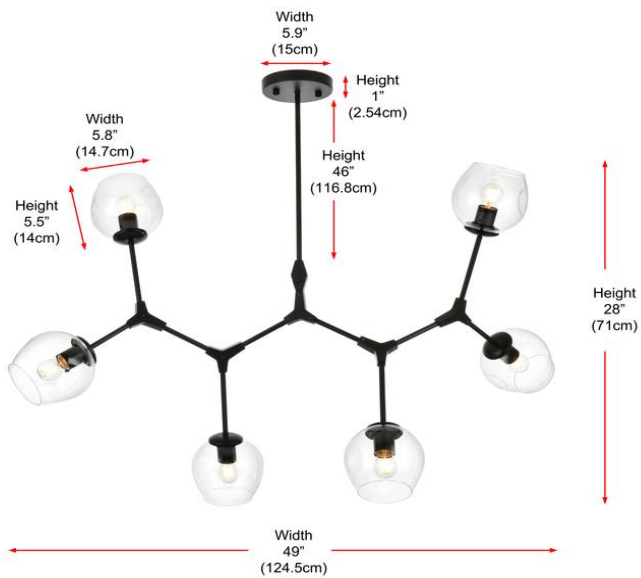

PRODUCT SPECIFICATION SHEET

Cavoli collection

6-Light Chandelier in Black

Item No:1712G49BK
Black