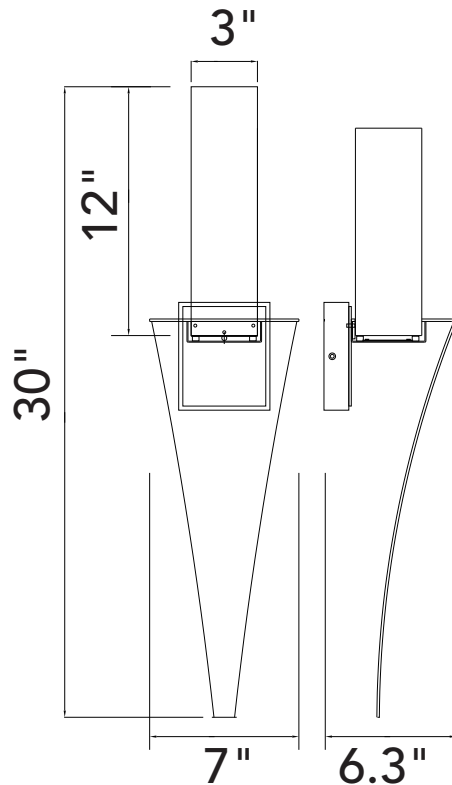

PROJECT: _____

FIXTURE TYPE: _____

LOCATION: _____

CONTACT/PHONE: _____

Item	1502W7-1-606
Collection	CATANIA
Category	Wall Sconce
Finish	Satin Nickel
Glass	-----
Crystal	Bubbled
Acrylic	-----

Shade Color	-----
Min Assembled Height	30"
Max Assembled Height	30"
Width	7"
Length	-----
Extension Wall Mounts	6.3"
Input	120V AC,60HZ,AC

Lumens	520
Light Source	LED
Bulb Info.	10W
Included	-----
Dimmable	Yes
Colour Temp	2700,3000,3500,4000,5000K
Weight	11.44Lbs