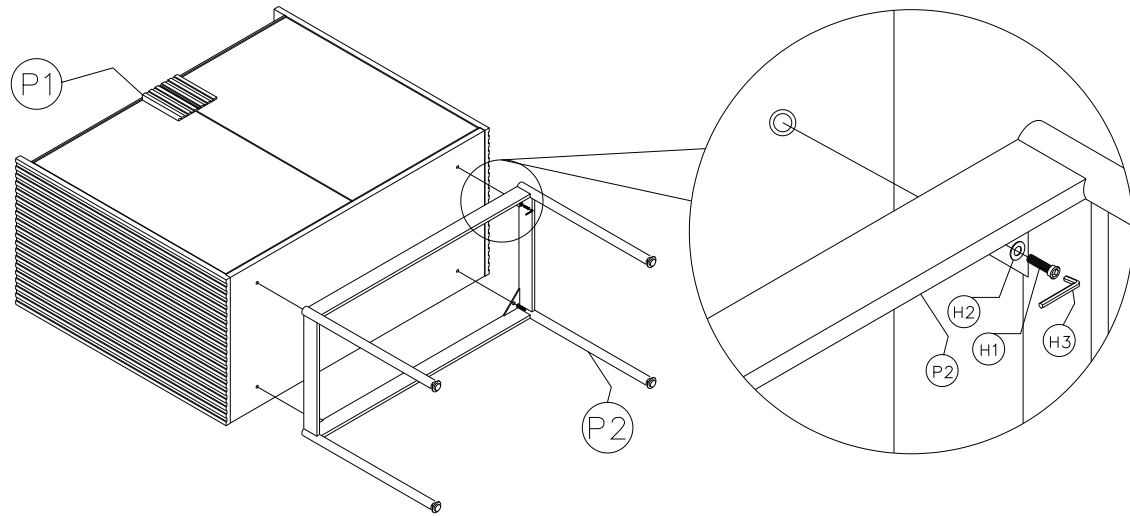

PARTS AND HARDWARE.

PARTS LIST

No.	DESCRIPTION	IMAGE	Q'TY
P1	BODY		1
P2	METAL LEGS		1

HARDWARE LIST

No.	DESCRIPTION	IMAGE	Q'TY
H1	BOLT(M6*15)		4
H2	FLAT WASHER(Ø13*Ø7*1)		4
H3	ALLEN KEY		1
H4	ANTI TIP KIT		1 SET

NOTES.

Thank you for purchasing this quality product! Be sure to check all packing material carefully for small part that may have come loose inside the carton during shipping.

CAUTION: The item is heavy, assembly should be performed by two people.

STEP 1.

STEP 2.