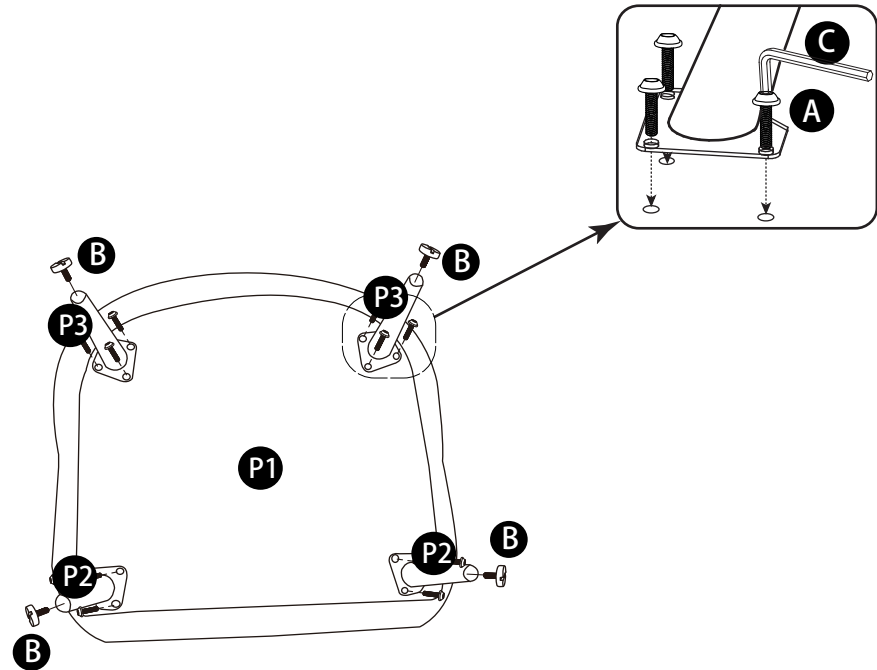

No.	DESCRIPTION	IMAGE	Q'TY
P1	BODY		1
P2	WOOD LEGS		2
P3	WOOD LEGS		2

HARDWARE LIST

No.	DESCRIPTION	IMAGE	Q'TY
A	BOLT (Ø5/16 x 25 MM)		12
B	ADJUSTABLE HEIGHT FEET		4
C	ALLEN KEY		1

NOTES.

Thank you for purchasing this quality product! Be sure to check all packing material carefully for small part that may have come loose inside the carton during shipping.

CAUTION: The item is heavy, assembly should be performed by two people.

STEP 1.

STEP 2.