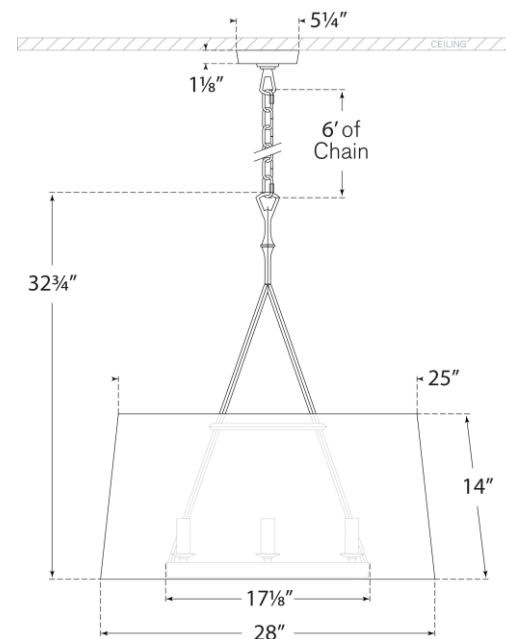

## Dauphine Large Hanging Shade

Item # S 5401AI-L

Designer: Studio VC

Height: 32.75"

Width: 28"

Canopy: 5.25" Round

Finishes: AI, GI

Shade Treatments: L

Shade Details: 25" x 28" x 14"

Socket: 6 - E12 Candelabra

Wattage: 6 - 60 B11

Weight: 12 Pounds

Front View