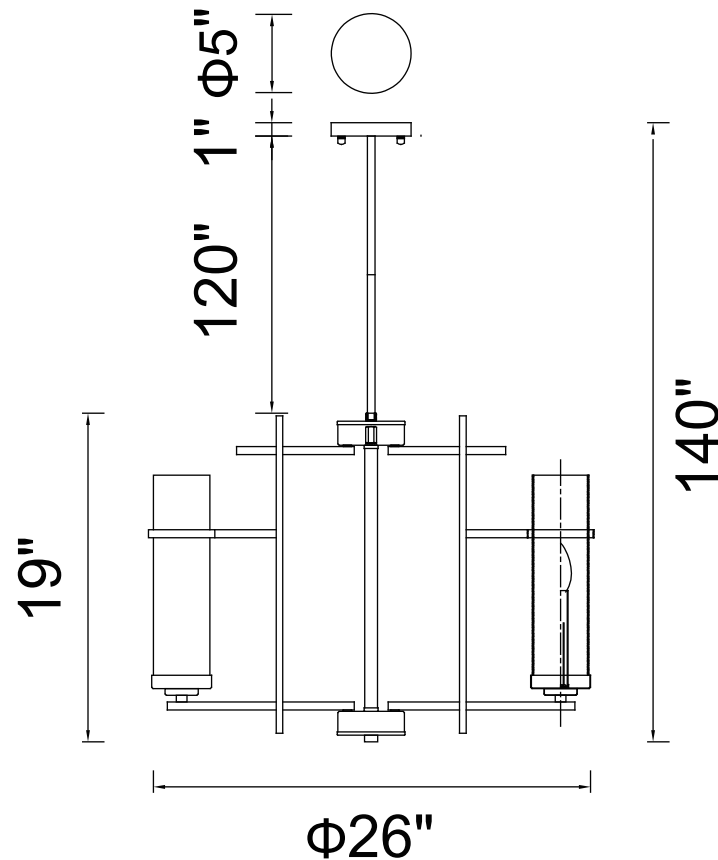

PROJECT: _____

FIXTURE TYPE: _____

LOCATION: _____

CONTACT/PHONE: _____

Item	9827P26-8-101
Collection	SIERRA
Finish	Black
Glass	Clear
Crystal	-----
Input	120V AC,60HZ,AC

Shade	-----
Length/Dia.	26"
Width/Ext.	-----
Height	19"
Maximum	140"
Lumens	-----

Light Source	E12
Bulb Info.	8×60W
Included	-----
Dimmable	Yes
Color	-----
Weight	