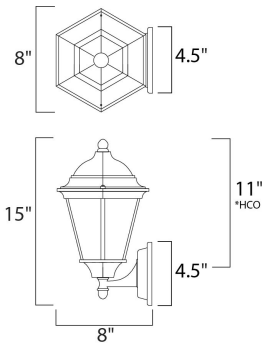

PRODUCT DESCRIPTION

MEASUREMENTS

DIMENSION : 8" W x 15" H x 8" Ext
BACK PLATE : 4.5" W x 4.5" H x 11" HCO
HANGING WEIGHT : 2.2 lb

LAMPING

INPUT VOLTAGE : 120V
LUMENS : 455 Rated
BULB : 1 x 9W LED E26 Medium , 9W Total
BULB INCLUDED : (Included)
DIMMABLE : Triac CL
CRI : 90+ CRI
COLOR_TEMP : 3000K

FINISHES OPTION

- Black
- Rust Patina

GLASS

Frosted FT

MATERIAL

Die Cast Aluminum

RATINGS

cETLus
Wet Location
JA8 Bulb In

ADDITIONAL

RATED LIFE 25000 Hours
OPERATING TEMPERATURE:
-20°C (-4°F), 40°C (104°F)

Always consult a qualified electrician before installing any lighting product.