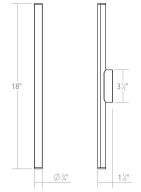

Project:

Fino LED Bath Bar Spec Sheet

SKU: 3771.01 Learn more at:
<https://sonnemanlight.com/fino-led-bath-bar>

Description: Ultra thin and minimally scaled, these slender bars of powerful light are mounted in a fixed position on a wall or ceiling. The softly shaped mounting brackets have radiused ends on their linear section and can be mounted to a wall with the addition of a remotely placed LED driver. A 4.5" round [Fino Optional Wall Plate Kit](#) may be ordered in conjunction with a Fino LED Bath Bar. This accessory is featured in the bathroom images above, but is not included unless ordered separately.

Type #:

Dimensions

Height:	18"
Width:	18"
Extends:	1.5"
Minimum Extension:	1.5"
Maximum Extension:	1.5"
Size:	18"
Canopy/Backplate/Base Width:	0.5
Canopy/Backplate/Base Height:	3.25

Electrical Specs

Bulb(s) Included?:	Yes
Bulb 1 Type:	Integral LED
Bulb Quantity:	1
Input Voltage:	120VAC
Wattage:	11
Initial Lumens:	1000
Delivered Lumens:	700
Color Temperature:	3000K
CRI:	90
Power Supply Type:	Driver
Power Supply Quantity:	1
Power Supply Location:	Remote
Dimming Type:	TRIAC/ELV
Bulb Max Wattage:	11

Installation

Installation:	Licensed electrician required
Installation Orientation:	Any Orientation

Shipping

Carton 1 L x W x H:	3" X 3" X 26"
Carton 1 Gross Weight:	2 LBS

Shade

Shade 1 Material:	Optical Acrylic
-------------------	-----------------