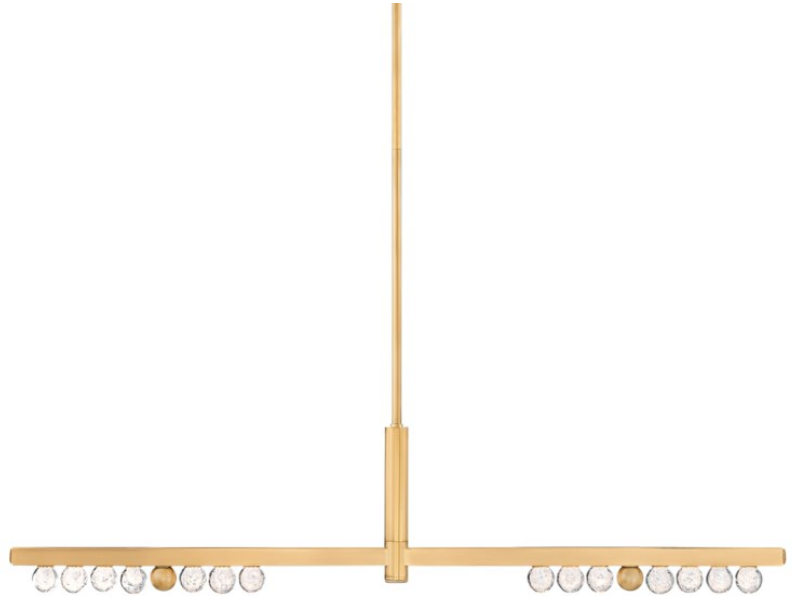

ANNECY

382-51-VB

Bright and balanced, the crystal glass orbs of Anancy recall the glamor of an old Hollywood vanity mirror. Lined in a row on a slender Vintage Brass frame, the LED-lit orbs shine brightly over modern interiors. Available as a sconce or chandelier in two sizes, Anancy illuminates a large space with finesse.

FINISHES

Vintage Brass (VB)

DIMENSIONS

Height 11.00"

Width/Diameter 6.25"

Length 50.50"

Minimum Height 17.75"

Maximum Height 59.75"

Canopy/Backplate 6.25"

Hanging Type

Weight 14.73lb

GLASS/SHADES

Material Crystal

Attachment

Color

LAMPING/ELECTRICAL

Bulb 1

Quantity 2

Bulb Included Yes

Socket Integrated LED

Wattage 28w

Voltage 120 VAC

CRI 90

Color Temp. 2700k