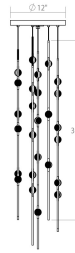

Project:

Constellation Andromeda Chandelier Spec Sheet

SKU: 2161.13W-S-27 Learn more at:
<https://sonnemanlight.com/constellation-andromeda-chandelier>

Description:

Type #:

Dimensions

Height:	34"
Diameter:	6"
Canopy/Backplate/Base:	6"
Shape:	Round
Size:	Short 6"
Canopy/Backplate/Base Height:	0.5

Electrical Specs

Bulb(s) Included?:	Yes
Bulb 1 Type:	Integral LED
Bulb Quantity:	8
Input Voltage:	100-277VAC
Wattage:	16
Initial Lumens:	1770
Delivered Lumens:	1040
Color Temperature:	2700K
CRI:	90
Power Supply Type:	Driver
Power Supply Quantity:	1
Power Supply Location:	Remote
Dimming Type:	TRIAC/ELV/ 0-10V
Bulb Max Wattage:	16

Installation

Installation:	Licensed electrician required, multi-step installation
Sloped Ceiling Compatible?:	Compatible
Minimum Hanging Height:	35"
Maximum Hanging Height:	107"

Shade

Lens Type:	White Optical Acrylic Lens
Shade 1 Material:	White Optical Acrylic

Available Finishes

Available Finishes: Satin Nickel w/Clear Faceted Acrylic Lens, Satin Nickel w/White Optical Acrylic Lens

General Listings

Certification:	C-ETL-US
Color/Finish:	Satin Nickel (.13)
Dark Sky Friendly:	N