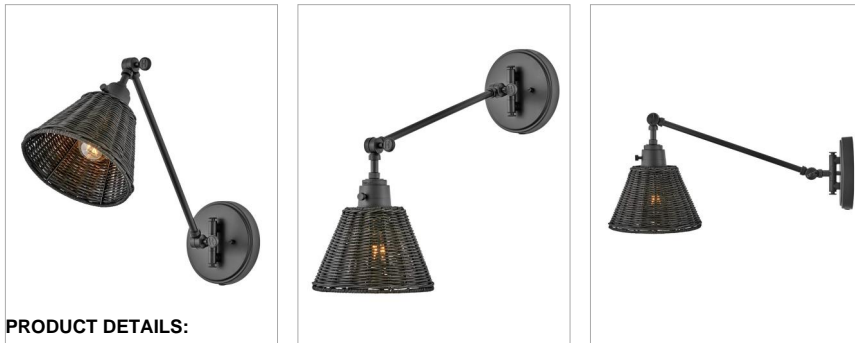

### SMALL SINGLE LIGHT SCONCE

The perfect fixture for any space, Arti embodies simple elegance with its functional, streamlined design. Offering a robust lineup of fixture silhouettes, every aspect of the Arti family is adorned with practical features for a seamless integration into any room.

DETAILS	
FINISH:	Black with Black Natural Rattan Shade
MATERIAL:	Steel
SHADE:	Black Natural Rattan
DIMMABLE:	No

DIMENSIONS	
WIDTH:	7.8"
HEIGHT:	10.3"
WEIGHT:	2.9lb
BACK PLATE:	6" Dia.
EXTENSION:	19"
TOP TO OUTLET:	7.25"

#### PRODUCT DETAILS:

- Suitable for use in dry (indoor) locations as defined by NEC and CEC. Meets United States UL Underwriters Laboratories & CSA Canadian Standards Association Product Safety Standards
- Features On/Off switch
- Can be hard wired or mounted with fabric covered plug-in cord.
- 21" Extension when fixture is fully extended.
- Includes on/off switch and can be hardwired or mounted with plug-in cord
- Merging the best of traditional and modern elements, with a sophisticated and streamlined silhouette perfect for any space
- Optional cord cover available, 6938BK
- Fully adjustable both left or right and up or down.