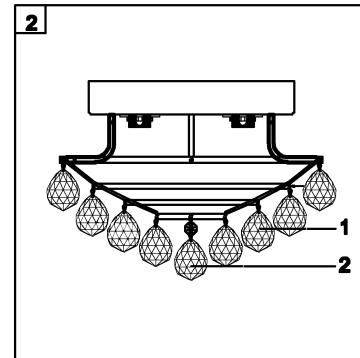

Trade Mark:
CRYSTAL WORLD INC

Product Name: Ceiling lamp
Model :8038C14C-R
120Vac, 60Hz,AC ONLY
Lamp size:Ø14"XH10"

Intertek
4006677

CEILING LAMP ASSEMBLY INSTRUCTIONS

1. Place fixture(A) onto mounting screws (DD). secure with cap nuts (AA).

Hardware Used

AA Cap nut  X 4
DD Mounting screw  X 4

2. Please put the crystal(1) (2) to the fixture .

1 2
 40mm*1pcs  14mm*1pcs
60PCS 1PCS
 40mm*1pcs

3. Install light bulbs (not included).
Use bulb
120V E12  4*40W Max.