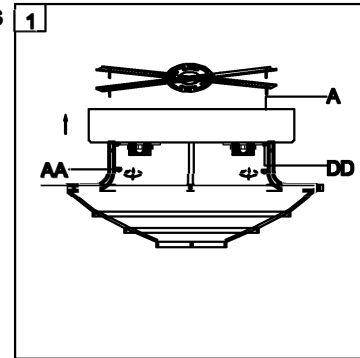

Trade Mark:
CRYSTAL WORLD INC

Product Name: Ceiling lamp
Model :8038C14C-R
120Vac, 60Hz,AC ONLY
Lamp size:Ø14"XH10"

Intertek
4006677

CEILING LAMP ASSEMBLY INSTRUCTIONS

1. Place fixture(A) onto mounting screws (DD). secure with cap nuts (AA).

Hardware Used

AA Cap nut  X 4
DD Mounting screw  X 4

2. Please put the crystal(1) (2) to the fixture .

1 2
 40mm*1pcs  14mm*1pcs
60PCS 1PCS
 40mm*1pcs

3. Install light bulbs (not included).
Use bulb
120V E12  4*40W Max.