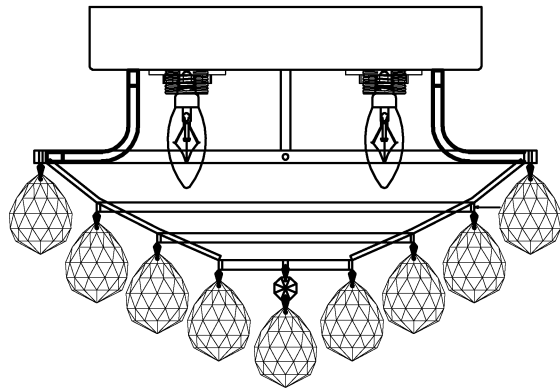

Trade Mark:
CRYSTAL WORLD INC

Product Name: Ceiling lamp
Model :8038C14C-R
120Vac, 60Hz,AC ONLY
Lamp size:Ø14"XH10"

Intertek
4006677

CEILING LAMP ASSEMBLY INSTRUCTIONS

1. Place fixture(A) onto mounting screws (DD). secure with cap nuts (AA).

Hardware Used

AA Cap nut  X 4
DD Mounting screw  X 4

2. Please put the crystal(1) (2) to the fixture .

1 2
 40mm*1pcs  14mm*1pcs
60PCS 1PCS
 40mm*1pcs

3. Install light bulbs (not included).
Use bulb
120V E12  4*40W Max.