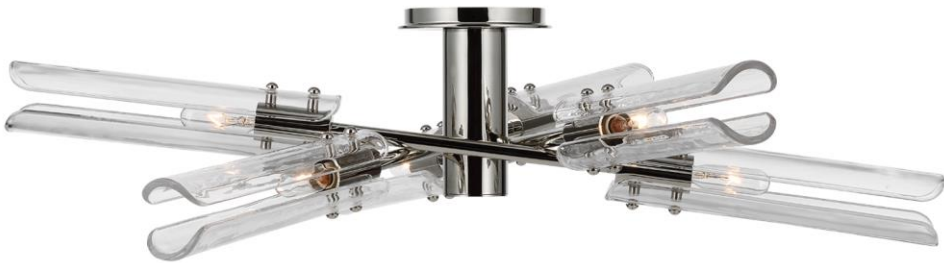

TEAR SHEET

Casoria XL Radial Flush Mount

Item # ARN 4480PN-CG

Designer: AERIN

Height: 7.5"

Width: 28"

Canopy: 4.5" Round

Finishes: BZ, HAB, PN

Glass Options: CG

Socket: 6 - E12 Candelabra

Wattage: 6 - 6.5 LED B11

Note: UL Only

Front View

Top View