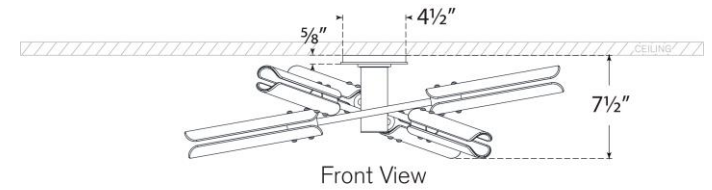

TEAR SHEET

Casoria XL Radial Flush Mount

Item # ARN 4480PN-CG

Designer: AERIN

Height: 7.5"

Width: 28"

Canopy: 4.5" Round

Finishes: BZ, HAB, PN

Glass Options: CG

Socket: 6 - E12 Candelabra

Wattage: 6 - 6.5 LED B11

Note: UL Only

Front View

Top View