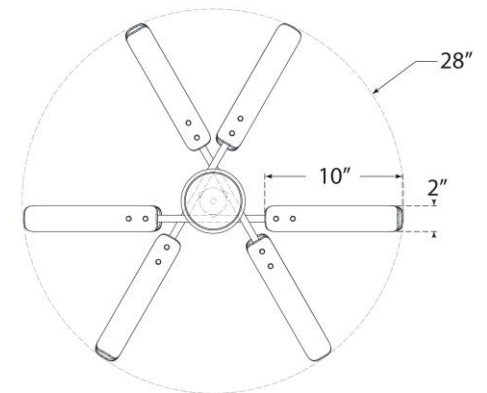

TEAR SHEET

Casoria XL Radial Flush Mount

Item # ARN 4480PN-CG

Designer: AERIN

Height: 7.5"

Width: 28"

Canopy: 4.5" Round

Finishes: BZ, HAB, PN

Glass Options: CG

Socket: 6 - E12 Candelabra

Wattage: 6 - 6.5 LED B11

Note: UL Only

Front View

Top View