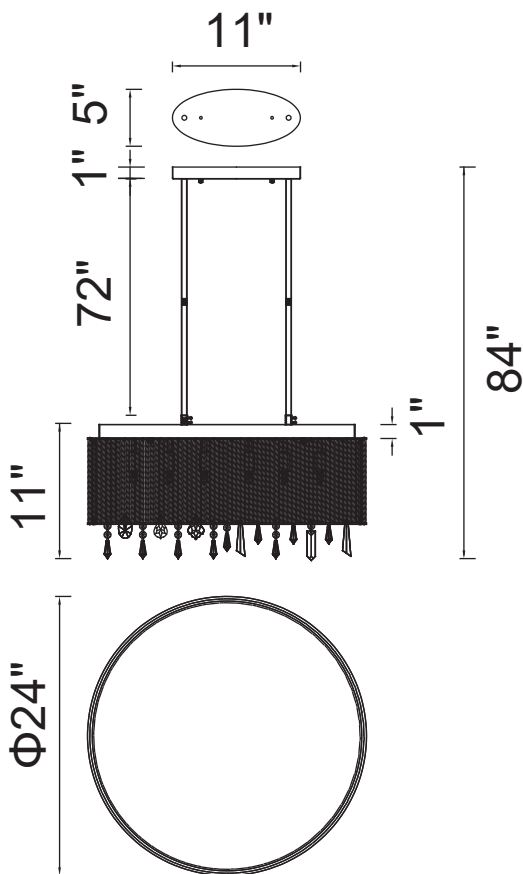

PROJECT: _____

FIXTURE TYPE: _____

LOCATION: _____

CONTACT/PHONE: _____

Item	5562C24C
Collection	BENSON
Finish	Chrome
Glass	-----
Crystal	Clear
Input	120V AC,60HZ,AC

Shade	-----
Length/Dia.	24"
Width/Ext.	-----
Height	11"
Maximum	84"
Lumens	-----

Light Source	G9
Bulb Info.	14×40W
Included	-----
Dimmable	Yes
Color	-----
Weight	