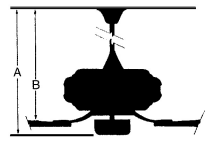

MEASUREMENTS

Blade Finish:	Reversible Blades:		
	No		
Blade Material:	Slope:		
ABS	Yes		
Blade Sweep:	No. of Blades:	Blade Pitch:	Hanging Weight:
52"	3	14 DEGREES	24.91
Downrod 1:	Downrod 1 Outside Dia:	Downrod 2:	Downrod 2 Outside Dia:
6	.75		
Ceiling to Lowest Point: (Dim A)	Ceiling to Blade (Dim B)	Lead Wire:	Motor Size:
20.5	17.0	80"	188X20MM