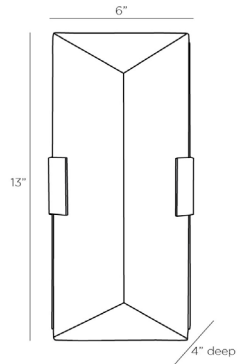

ARTERIOS

JENKS SCONCE

49109
H: 13 IN, W: 6 IN, D: 4 IN
White Alabaster
Contract Suitable As Is

The Jenks is a classically-modern design with fully faceted functional form. A white alabaster foundation is met with low-profile steel antique brass brackets that hug the edges, keeping the fixture tight to the wall. The natural veining of the alabaster is put on display when illuminated by the soft glow of two lights. Alabaster will vary. Damp-rated, although limited covered outdoor areas may affect finish.

APPEARANCE

Material	Alabaster, Steel
Finish	Antique Brass, White
Finish Will Vary	true
Top Coat/Sealant	true

DIMENSIONS

Center Of Mount From Btm	6 IN
Backplate	H: 12 IN, W: 6 IN, D: 1 IN
Mount	H: 11.75 IN, W: 4.5 IN

WIRING

Rating	Damp
Certification Note	CANNOT BE REWIRED FOR INTL USE.
Suggested Bulb Type	LED ONLY
Cord	1 FT, Black, SVT
Socket	2, Type B - E12
Maximum Watt	8
Voltage	110-120 V

CERTIFICATIONS

Certifications	Mexico Australia, European Union, United Arab Emirates, United States, Canada

COMPLIANCY

UL/ETL	Yes
CB	Yes
RoHS	true

SHIPPING

Product Weight	6.5 LBS
Gross Weight 1	8 LBS
Shipping Box 1	H: 8.27 IN, L: 8.86 IN, W: 16.14 IN

ADDITIONAL INFO

Features	ADA
Hanging Orientation	Horizontal and Vertical

CONTRACT

Contract Suitable	true