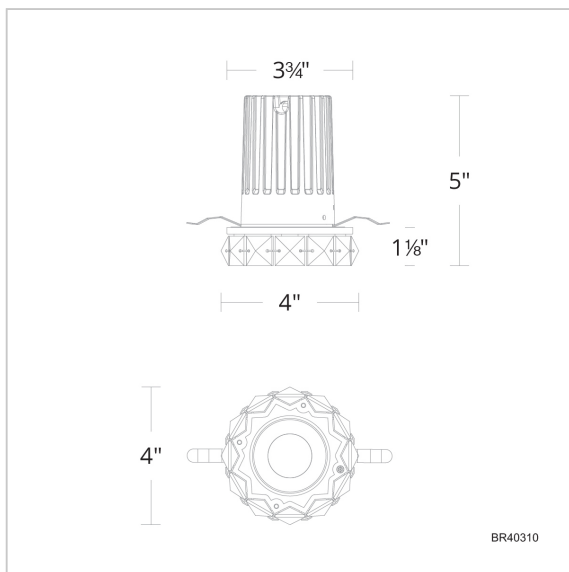

Xeo  
BR40310

LINE DRAWING

Project:

Location:

Fixture Type:

Catalog Number:

DESCRIPTION

LED light plays with a circle of sparkling Schonbek Radiance Crystal squares, animating ceilings with multidimensional reflections while delivering even illumination.

FEATURES

- Sold as New Construction, may be reconfigured in the field for Remodel
- Driver included

CRYSTAL OPTIONS

Radiance  
Crystal  
(R)

FINISH OPTIONS

Polished  
Chrome  
(-CH)

SPECIFICATIONS

Light Source	LED
CRI	90
Dimming	ELV, Triac
Standards	ETL/cETL, Title 24

Model	Crystal	Finish	Size	CCT	Voltage	Wattage	Weight	LED Lumens	Delivered Lumens
BR40310	R	- CH	4"	3000K/3500K/ 4000K	120-240 VAC	12W	2.6lbs	597	Up To 358

Example: BR40310N-CH