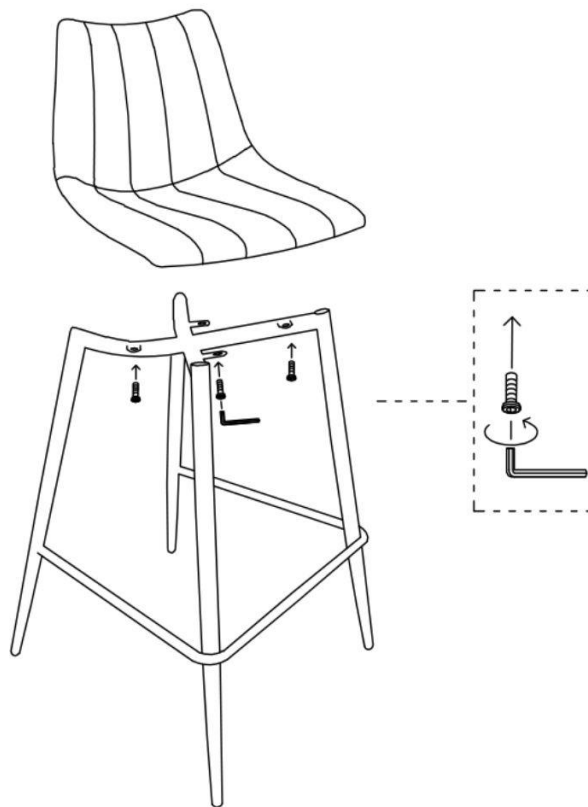

PARTS AND HARDWARE.

① SEAT	② FOOTREST
③ SCREW	④ WRENCH
 6*16MM=4	 M6=1

NOTES.

Thank you for purchasing this quality product ! Be Sure to check all packing material carefully for hardware that may have come loose inside the carton during shipping.

CAUTION:

The item is heavy, assembly should be performed by two people.

STEP 1.