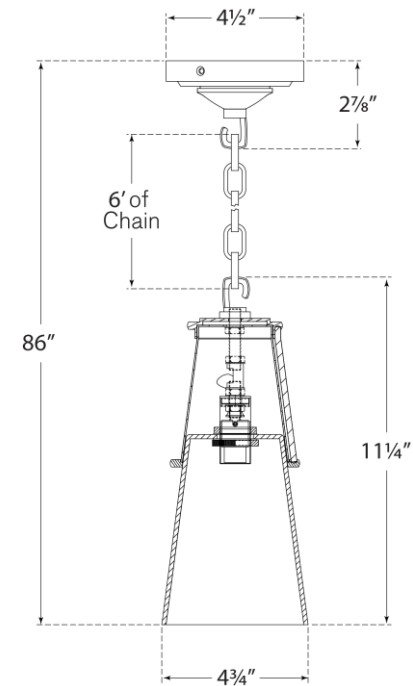

TEAR SHEET

Robinson Small Pendant

Item # TOB 5751HAB-CG

Designer: Thomas O'Brien

Height: 11.25"

Width: 4.75"

Canopy: 4.5" Round

Finishes: BZ, HAB, PN

Glass Options: CG, SG, WG

Socket: E12 Candelabra

Wattage: 60 B11

Weight: 6 Pounds

TOB5751