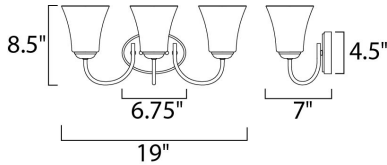

MEASUREMENTS

DIMENSION : 19" W x 8.5" H x 7" Ext
 BACK PLATE : 6.75" W x 4.5" H
 HANGING WEIGHT : 3.74 lb

LAMPING

INPUT VOLTAGE : 120V
 LUMENS : 0 Rated
 BULB : 3 x 60W Incandescent E26 Medium , 180W Total
 BULB INCLUDED : (Not Included)
 DIMMABLE : Yes