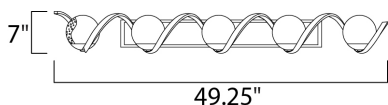

PRODUCT DESCRIPTION

Rectangular metal channel, finished in Black, is meticulously formed in a curl design to create a unique and dramatic design. Clear Seedy glass balls supported by cups of Polished Nickel are strategically positioned to balance out the design.

MEASUREMENTS

DIMENSION : 49.25" W x 7" H x 8" Ext
 BACK PLATE : 28.5" W x 4" H x 2" HCO
 HANGING WEIGHT : 13.26 lb

LAMPING

INPUT VOLTAGE : 120V
 BULB : 5 x 40W Incandescent E12 Candelabra , 200W Total
 BULB INCLUDED : (Not Included)
 DIMMABLE : Yes