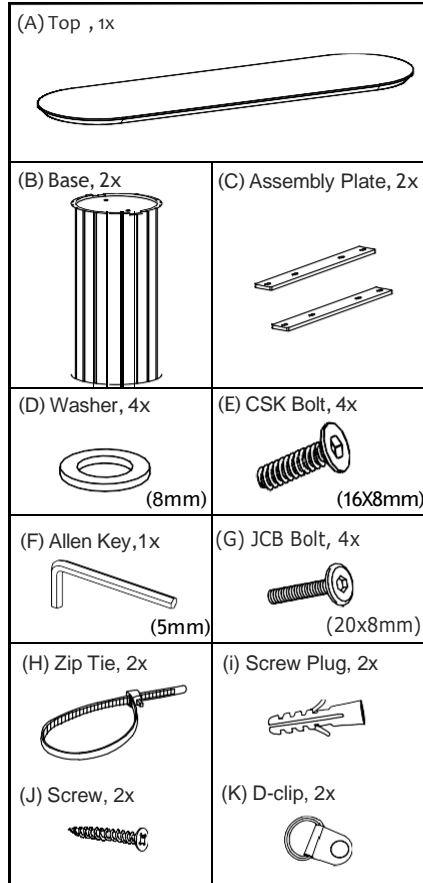

## **ASSEMBLY INSTRUCTIONS.**

POVERA CONSOLE TABLE BLACK

**JD-1052-02**

THANK YOU FOR YOUR PURCHASE!

## PARTS AND HARDWARE.

## NOTES.

Thank you for purchasing this quality product! Be sure to check all packing material carefully for small part that may have come loose inside the carton during shipping.

**CAUTION:** The item is heavy, assembly should be performed by two people.