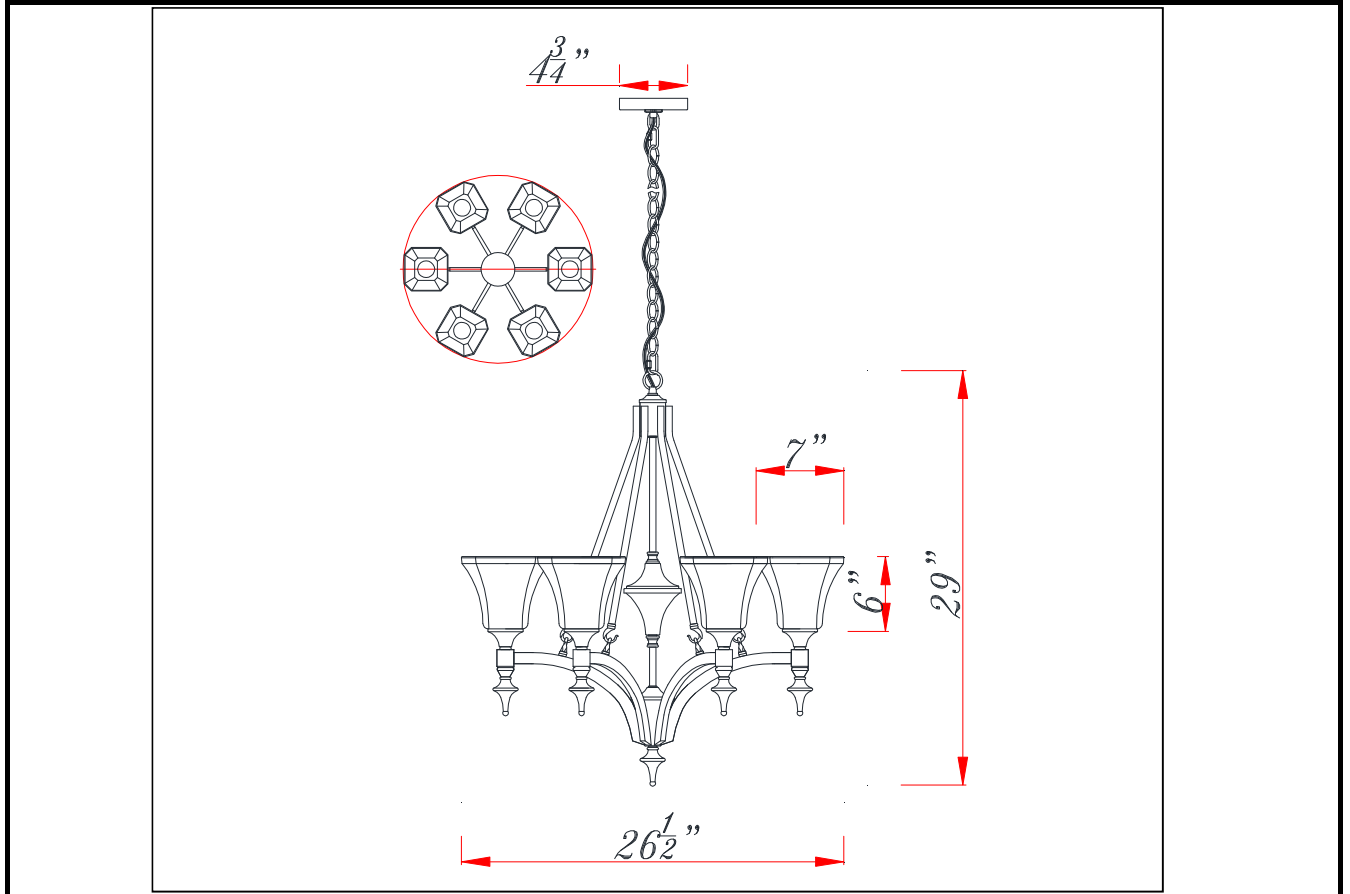

Project: \_\_\_\_\_

Catalog No.: \_\_\_\_\_

Lamp/Wattage: \_\_\_\_\_

Drawing:

**Model No:** FX-3541/6  
**Description:** 6 LTG Rockwood Iron Chandelier with Glass Shade  
**Material:** Metal/Glass  
**Finish :** Dark Bronze  
**Height:** 29"  
**Width:** 26 1/2"  
**Wattage :** 60W x 6  
**Socket :** Medium Base ( E26 )  
**Bulb:** Incandescent  
**Chain Length:** 6'  
**Wire Length:** 10'  
**Wire Color:** Black  
**Shade No:**  
**Material:** Glass  
**Shade size:** 7"x7"X6"