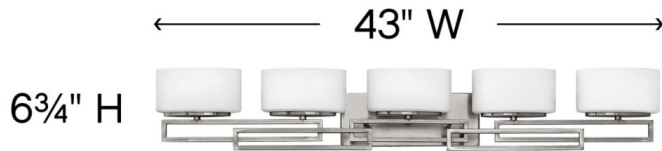

LANZA

5105AN

FIVE LIGHT VANITY

Lanza features contemporary styling with geometric patterns that are emphasized in Antique Nickel, Brushed Bronze and Buckeye Bronze finishes. The elongated oval, etched opal glass reinforces its sleek design.

DETAILS	
FINISH:	Antique Nickel
MATERIAL:	Metal
GLASS:	Etched Opal
DIMMABLE:	Yes

DIMENSIONS	
WIDTH:	43"
HEIGHT:	6.8"
WEIGHT:	9lb
BACK PLATE:	12"W X 4.75"H
EXTENSION:	5"
TOP TO OUTLET:	4"

LIGHT SOURCE	
LIGHT SOURCE:	Socketed
VOLTAGE:	120v

SHIPPING	
CARTON LENGTH:	42
CARTON WIDTH:	11
CARTON HEIGHT:	7.3
CARTON WEIGHT:	13.1

PRODUCT DETAILS:

- Mounting hardware is hidden on the back plate to ensure a clean silhouette
- This fixture must be installed with shades/glass facing up toward the ceiling
- Suitable for use in damp locations as defined by NEC and CEC. Meets United States UL Underwriters Laboratories & CSA Canadian Standards Association Product Safety Standards.
- Merging the best of traditional and modern elements with a sophisticated and streamlined look