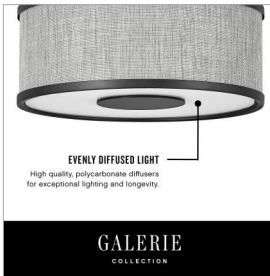

GALERIE
COLLECTION

**HALO HEATHERED
GRAY**

42009BK

LARGE FLUSH MOUNT

Designed with luminosity top of mind, Halo is held within an oversized lockup encased in a sleek flat disk design element. It is complemented by an Off White Linen or Heather Gray Linen shade, accompanied by a Black or Brushed Nickel finish, and easily completes any space with both form and function top of mind.

DETAILS	
FINISH:	Black
MATERIAL:	Steel
SHADE:	Heathered Gray Linen
DIMMABLE:	No

DIMENSIONS	
WIDTH:	24.3"
HEIGHT:	8.8"
WEIGHT:	6.4lb

LIGHT SOURCE	
LIGHT SOURCE:	LED Lamp
WATTAGE:	4-17w Med. LED
VOLTAGE:	120v

MOUNTING	
CANOPY:	15.75" Dia.

SHIPPING	
CARTON LENGTH:	27.6
CARTON WIDTH:	12.2
CARTON HEIGHT:	27.8
CARTON WEIGHT:	10.3

PRODUCT DETAILS:

- Suitable for use in dry (indoor) locations as defined by NEC and CEC. Meets United States UL Underwriters Laboratories & CSA Canadian Standards Association Product Safety Standards
- Merging modern and classic elements, the Galerie collection offers a selection of LED ceiling and sconce fixtures with unique details that effortlessly balance a variety of spaces with form and function. The complementary contours, materials and finishes allow each silhouette to be used in unison or easily combined with other Galerie pieces.
- Diffusers are made of high transmittance, high diffusion, color stable LDA-filled polycarbonate to maximize delivered lumens.
- Merging the best of traditional and modern elements, with a sophisticated and streamlined silhouette perfect for any space
- Striking black finish enhances design