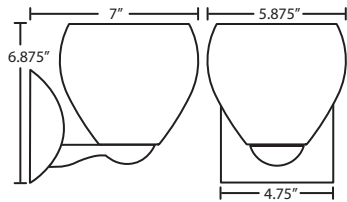

BOLLA

MINI SCONCES WALL

location:
DAMP

SPECIFICATIONS:

DESCRIPTION

Wall-mounted sconce featuring one handcrafted glass.

LAMPING

Standard: 60W A19 120V incandescent, suitable for dimming.

GU-24 CFL: Self-ballasted GU-24 lampholders. 13W max, 120V. lamps not included.

LED: 10W GU24 LED Lamp 120V, dimmable, included.

DIFFUSER

Shade shall be handcrafted glass of various decors.

Diameter of 5.875" and height of 5.25"

CONSTRUCTION

Fixture utilizes die-cast arm assembly and stamped steel canopy (4.75" H), with plated metal finish.

METAL FINISH

Fixture shall be finished in Bronze, Chrome or Satin Nickel.

MOUNTING

Installs directly to a 4" octagonal outlet box.

Orient upward or downward, wall-mount only.

LABELS

UL or ETL Listed. Suitable for Damp Locations (interior use only).

BOLLA SHOWN IN HABANERO FINISH (4122HB) IN BRONZE FINISH

For ordering information, see next page

All dimensions provided are nominal.
Allowance must be made for dimensional tolerance in handcrafted glasses.

REV 7/15