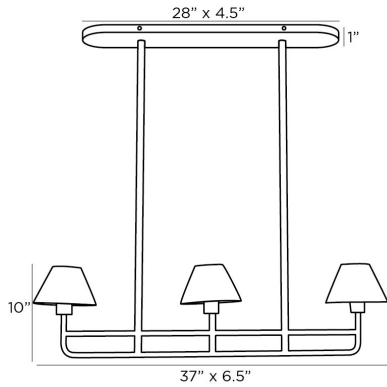

ARTERIOS

REMY CHANDELIER

84074
 H: 11 IN, W: 37 IN, D: 6.5 IN
 White Gesso
 Contract Suitable As Is

The sculptural Remy chandelier features a trio of shaded lights perched atop a horizontal arm like birds on a wire. The linear fixture is constructed entirely of hand-applied gesso over iron and imparts effortless style anywhere it hangs. Finish will vary. Damp-rated, although limited covered outdoor areas may affect finish.

APPEARANCE

| | |
|------------------|-------------|
| Material | Iron |
| Finish | White Gesso |
| Finish Will Vary | true |
| Top Coat/Sealant | false |

DIMENSIONS

| | |
|------------------------|-------------------------------|
| Chandelier | H: 10 IN, W: 37 IN, D: 6.5 IN |
| Minimum Hanging Height | 11 IN |
| Maximum Hanging Height | 44 IN |
| Canopy | H: 1 IN, W: 28 IN, D: 4.5 IN |

COMPLIANCY

| | |
|--------|------|
| UL/ETL | Yes |
| CB | Yes |
| RoHS | true |

SHIPPING

| | |
|----------------|-------------------------------------|
| Product Weight | 24.8 LBS |
| Gross Weight 1 | 32.8 LBS |
| Gross Weight 2 | LBS |
| Shipping Box 1 | H: 34.65 IN, L: 9.84 IN, W: 9.84 IN |
| Shipping Box 2 | H: IN, L: IN, W: IN |

REPLACEMENT PARTS

| | |
|------------------------|-------------------------|
| Replacement Part 1 | PIPE-518 |
| Replacement Part 1 Dim | (2) 3", (2) 6", (2) 12" |
| Replacement Part 2 | CANOPY-606 |
| Replacement Part 2 Dim | 1" x 4.5" x 28" |