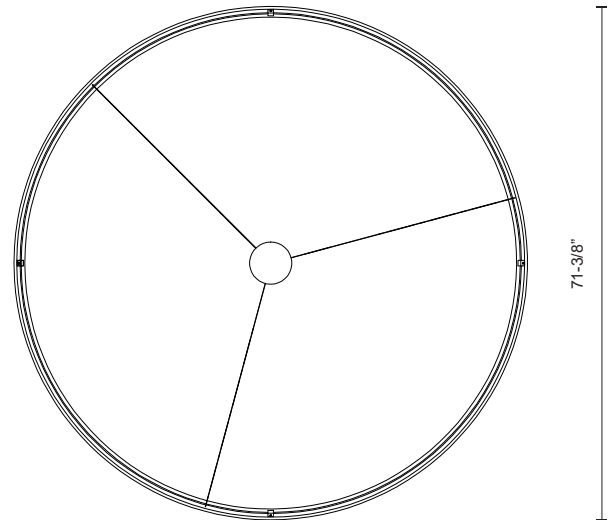

HALO
PD22772
PENDANTS

PROJECT

DESCRIPTION

The circular Halo light makes a sleek and bold statement. This fixture illuminates your room in a smooth circular pattern, which is both modern and minimal. Available in four sizes and three finishes: Black, White and Brushed Nickel. They can be arranged in a tier formation to complement your space.

PD22772-BK
Black

PD22772-BS
Brushed Silver

PD22772-WH
White

SPECIFICATION DETAILS

* For custom options, consult factory for details.

Fixture Dimensions	D71-3/8" x H3-7/8"
Light Source	AC LED Module
Wattage	178W
Total Lumens	16000lm
Delivered Lumens	BK-4056lm; BN-4710lm; WH-5594lm;
Voltage	120V
Color Temperature	3000K
CRI (Ra)	90CRI
Optional Color Temps	2700K - 5000K Available, Minimum Order Quantities Apply
LED Rated Life	50,000 hours
Dimming	100% - 10%, ELV Dimmer (Not Included)
Diffuser Details	White Acrylic Diffuser
Adjustable	Yes
Wire Length	120" Max
Wire Type	Clear SSL Wire
Location	Dry
Warranty	5 Years
Illumination Direction	Up and Down
Canopy Dimensions	D11-3/4" x H2-3/8"