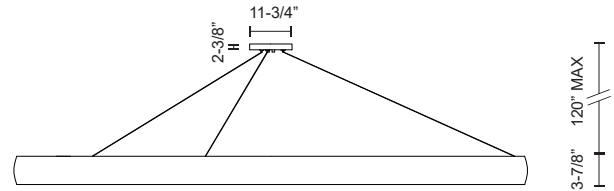

HALO
PD22772
PENDANTS

PROJECT

DESCRIPTION

The circular Halo light makes a sleek and bold statement. This fixture illuminates your room in a smooth circular pattern, which is both modern and minimal. Available in four sizes and three finishes: Black, White and Brushed Nickel. They can be arranged in a tier formation to complement your space.

PD22772-BK
Black

PD22772-BS
Brushed Silver

PD22772-WH
White

SPECIFICATION DETAILS

* For custom options, consult factory for details.

Fixture Dimensions	D71-3/8" x H3-7/8"
Light Source	AC LED Module
Wattage	178W
Total Lumens	16000lm
Delivered Lumens	BK-4056lm; BN-4710lm; WH-5594lm;
Voltage	120V
Color Temperature	3000K
CRI (Ra)	90CRI
Optional Color Temps	2700K - 5000K Available, Minimum Order Quantities Apply
LED Rated Life	50,000 hours
Dimming	100% - 10%, ELV Dimmer (Not Included)
Diffuser Details	White Acrylic Diffuser
Adjustable	Yes
Wire Length	120" Max
Wire Type	Clear SSL Wire
Location	Dry
Warranty	5 Years
Illumination Direction	Up and Down
Canopy Dimensions	D11-3/4" x H2-3/8"