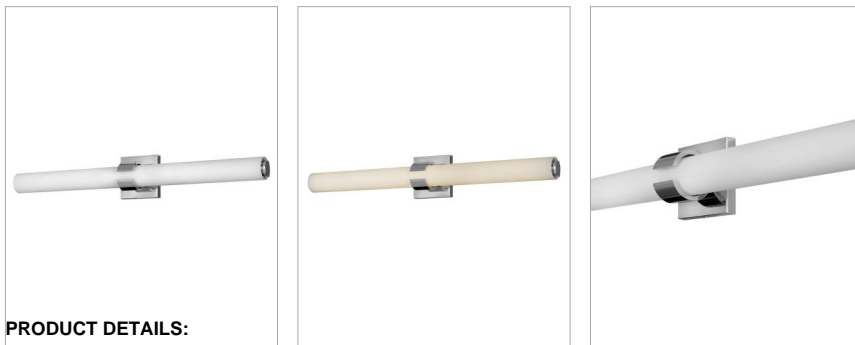

AIDEN

53063CM

LARGE LED VANITY

Bold and balanced are the defining elements of Aiden. A striking, signature cuff centers the etched white glass baton, while matching end caps complete the simple symmetry. The clean transitional silhouette with either a Chrome or Black finish can be mounted vertically or horizontally with Invisi-mount for a look that is as flexible as it is fashionable.

DETAILS	
FINISH:	Chrome
MATERIAL:	Steel
GLASS:	Etched White
DIMMABLE:	YES, CL TYPE DIMMER (SSL7A)

DIMENSIONS	
WIDTH:	31.3"
HEIGHT:	4.8"
WEIGHT:	4lb
BACK PLATE:	4.75" Sq.
EXTENSION:	3.8"
TOP TO OUTLET:	2.5"

LIGHT SOURCE	
LIGHT SOURCE:	Integrated LED
LED NAME:	LEVO140-260
VOLTAGE:	120v
COLOR TEMP:	3000
LUMENS:	4200
CRI:	92
INCANDESCENT EQUIVALENCY:	4 x 75w
DIMMABLE:	YES, CL TYPE DIMMER (SSL7A)

SHIPPING	
CARTON LENGTH:	36.5
CARTON WIDTH:	7.5
CARTON HEIGHT:	11
CARTON WEIGHT:	7

PRODUCT DETAILS:

- Mounting hardware is hidden on the back plate to ensure a clean silhouette
- Fixture can be mounted vertically
- Suitable for use in damp locations as defined by NEC and CEC. Meets United States UL Underwriters Laboratories & CSA Canadian Standards Association Product Safety Standards.
- ADA compliant
- LED components carry a 5-year limited warranty
- Bold silhouette with dramatic details creates a modern statement
- Sparkling chrome with reflective finish