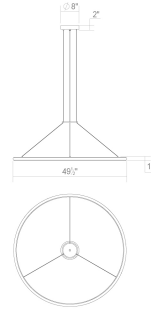

Project:

Luna 48" Round LED Pendant (3500K) Spec Sheet

SKU: 2234.25-35 Learn more at:
<https://sonnemanlight.com/luna-round-led-pendant>

Description: Luna's soft round profile sweeps circumferentially into a smooth composition of interior and exterior illumination. Suspended delicately from minimal cables, Luna rings in several sizes can be composed in an intersecting array across a larger space or placed singly to render light with a dramatic minimal presence.

Type #:

Dimensions

Height: 1.5
Diameter: 49.5
Size: 48"

Electrical Specs

Bulb(s) Included?: Yes
Bulb 1 Type: Integral LED
Bulb Quantity: 2
Input Voltage: 120-277VAC
Wattage: 78
Initial Lumens: 8480
Delivered Lumens: 5780
Color Temperature: 3500K
CRI: 90
Power Supply Type: Driver
Power Supply Quantity: 2
Power Supply Location: Canopy
Dimming Type: TRIAC/ELV/
0-10V

Installation

Installation: Licensed electrician required
Sloped Ceiling Compatible?: Not Compatible
Cord Length: 20' Adjustable Cord/Cable
Minimum Hanging Height: 28
Maximum Hanging Height: 241.5

Shade

Shade 1 Material: Acrylic
Shade 2 Color: White