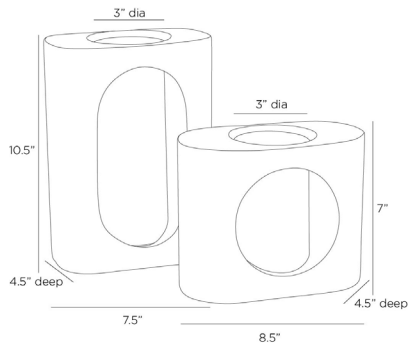

## EMILIE VASES, SET OF 2

AVC10

Ivory

Contract Suitable As Is

We finished our contemporary vases with elemental cutouts. Designed of ivory ricestone composite with clear glass centers to display the stems and blooms of your favorite bouquet. Finish will vary.

### DIMENSIONS

	3.00
Foot Print Large	W: 7.5 IN, D: 4.5 IN
Foot Print Small	W: 8.5 IN, D: 4.5 IN
Large Set Opening	3.50
Small Set Opening	3.50

### SHIPPING

Product Weight	19.6 LBS
Gross Weight 1	30 LBS
Shipping Box 1	H: 14.75 IN, L: 12.6 IN, W: 14.75 IN