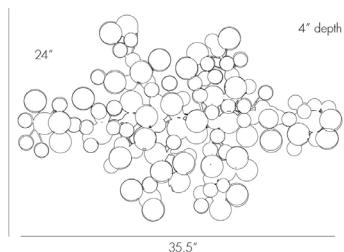

# ARTERIOS

## RIZZO WALL SCULPTURE

3052

H: 24 IN, W: 35.5 IN, D: 4.5 IN

Rusted Burnt Iron

Contract Recommendations: Add Security  
Cleat

This iron wall art is made up of over 100 discs, each hand-burnt to create unique colorations, then welded together in a layered, freeform composition. Whether it's displayed horizontally or vertically, the result will be a one-of-a-kind play of light and shadow. The inspiration may be mid-century, yet this wall decor adds dimension and texture to any room.