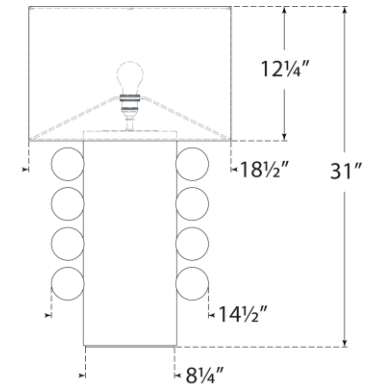

TEAR SHEET

Tiglia Tall Table Lamp

Item # KW 3687PW-L

Designer: Kelly Wearstler

Height: 31"

Width: 18.5"

Base: 8.25" Round

Finishes: BLK, PW

Shade Treatments: L

Shade Details: 18.5" x 18.5" x 12.25"

Socket: E26 Keyless w/ Dimmer at Back of Body

Wattage: 15 LED A19

Weight: 27 Pounds

Note: UL Only

Side View

Front View