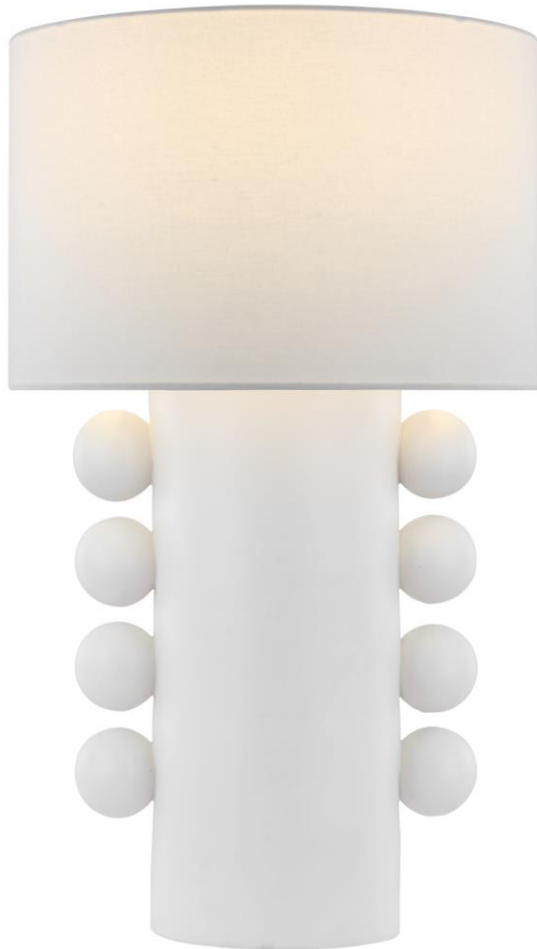

TEAR SHEET

Tiglia Tall Table Lamp

Item # KW 3687PW-L

Designer: Kelly Wearstler

Height: 31"

Width: 18.5"

Base: 8.25" Round

Finishes: BLK, PW

Shade Treatments: L

Shade Details: 18.5" x 18.5" x 12.25"

Socket: E26 Keyless w/ Dimmer at Back of Body

Wattage: 15 LED A19

Weight: 27 Pounds

Note: UL Only

Side View

Front View