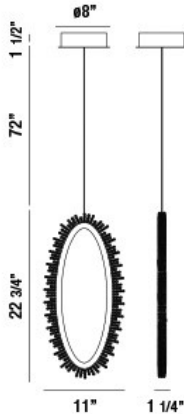

SCOPPIA, 11" OVAL PENDANT

PRODUCT DETAILS

No.	:	33729-015
Product Color	:	CHROME
Product Material	:	METAL
Shade / Accent Colour	:	CLEAR
Shade / Accent Material	:	MULTIPLE FACET CRYSTAL BEADS
Length	:	11"
Width	:	1.25"
Height	:	22.75"
Overall Height	:	96.25"
Weight	:	3.2lbs

LIGHT SOURCE DETAILS

Light Source Type	:	INTEGRATED LED
Input Voltage	:	120V
Bulb Voltage	:	120V
Total Wattage	:	23W
Total Lumen	:	1580lm
Kelvin	:	3000/4000K
CRI	:	90+
Dimmable	:	Yes

Options Available

ITEM NO.	FINISH	SHADE
33729-015	CHROME	CLEAR

TECHNICAL DETAILS

Hanging Support Type	:	AIRCRAFT CABLE
Hanging Support Length	:	72"
Canopy / Backplate Height	:	1.5"
Canopy / Backplate Dia.	:	8"
Location	:	DRY
Approval	:	

PROJECT INFORMATION

Job Name: Date: Type: