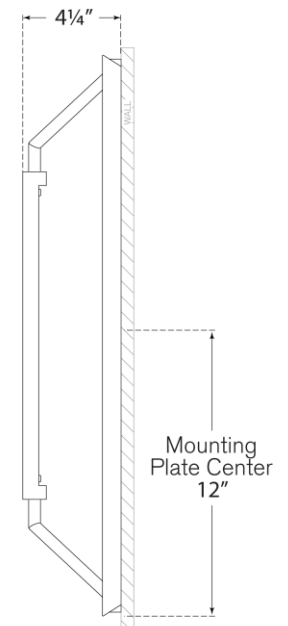

TEAR SHEET

Appareil Large Sconce

Item # KW 2700PN

Designer: Kelly Wearstler

Height: 24"

Width: 5.5"

Extension: 4.25"

Backplate: 4.5" x 24" Rectangle

Finishes: AB, BZ, PN

Socket: Dedicated LED

Wattage: 15w (1200lm)

Weight: 10 Pounds

Front View

Side View