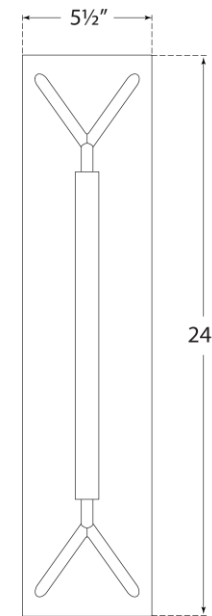

TEAR SHEET

Appareil Large Sconce

Item # KW 2700PN

Designer: Kelly Wearstler

Height: 24"

Width: 5.5"

Extension: 4.25"

Backplate: 4.5" x 24" Rectangle

Finishes: AB, BZ, PN

Socket: Dedicated LED

Wattage: 15w (1200lm)

Weight: 10 Pounds

Front View

Side View