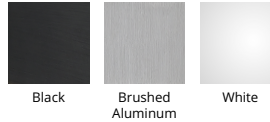

### SPECIFICATIONS

<b>Color Temp:</b>	4000K, 3500K, 3000K
<b>Input:</b>	120 VAC, 50/60Hz
<b>CRI:</b>	90
<b>Dimming:</b>	ELV: 100-10%, TRIAC: 100-10%
<b>Rated Life:</b>	54000 Hours
<b>Mounting:</b>	Can be mounted on wall in all orientations
<b>Standards:</b>	ETL, cETL, IP65, Title 24: 2019 Wet Location Listed
<b>Construction:</b>	Aluminum body, frosted glass diffuser

### FINISHES