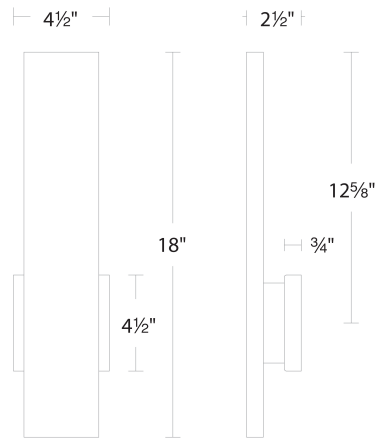

Fixture Type: _____

Catalog Number: _____

Project: _____

Location: _____

Stag Outdoor Wall Sconce

Model & Size	Color Temp & CRI	Watt	LED Lumens	Delivered Lumens	Finish
WS-W29118 18"	3000K 90	16W	1265	789	AL Brushed Aluminum
	3500K 90	16W	1424	888	BK Black
	4000K 90	16W	1299	808	WT White

Example: **WS-W29118-30-AL**

DESCRIPTION

Majestic, keen and sharp. A signature silhouette.

FEATURES

- Back lit with indirect illumination
- 3CCT (3000K/3500K/4000K) selectable switch
- ACLED driverless technology
- 5 year warranty

SPECIFICATIONS

Color Temp:	4000K, 3500K, 3000K
Input:	120 VAC, 50/60Hz
CRI:	90
Dimming:	ELV: 100-10%, TRIAC: 100-10%
Rated Life:	54000 Hours
Mounting:	Can be mounted on wall in all orientations
Standards:	ETL, cETL, IP65, Title 24: 2019 Wet Location Listed
Construction:	Aluminum body, frosted glass diffuser

REPLACEMENT PARTS

RPL-GLA-29118 - Glass

FINISHES

LINE DRAWING

WS-W29118