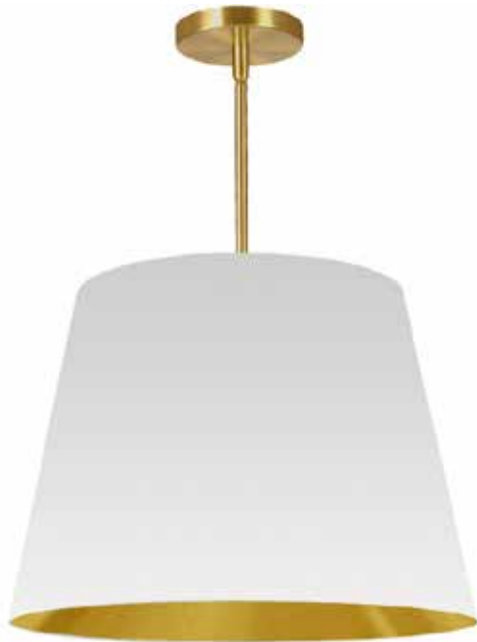

# ODR-M-692 - 1LT Oversized Drum Pendant Medium, WH/GLD Shade

1 Light Oversized Drum Pendant Medium White/Gold Shade

|                  |            |                       |                       |
|------------------|------------|-----------------------|-----------------------|
| Height           | 20         | No. of Bulbs          | 1                     |
| Width/Length     | 20         | LED Compatible        | LED Compatible        |
| Depth            | 20         | Total Wattage         | 100W                  |
| Weight           | 6          |                       |                       |
| Body Material    | Fabric     | Second Material       | Metal                 |
| Finish/Color     | White/Gold | Second Finish/Color   | Aged Brass            |
| Type of Finish   | Fabric     | Second Type of Finish | Electroplated         |
| Bulb 1 Amount    | 1          | Rated For Voltage     | Damp Location<br>120V |
| Bulb 1 Base Type | E26        | Approval              | cUL or equivalent     |
| Bulb 1 Max Watt. | 100W       | Warranty              | 1 Year                |
| Bulb 1 Included  | No         | Instal Position       | Ceiling               |
| Bulb 1 Lumens    |            |                       |                       |
| Bulb 1 CRI       |            |                       |                       |

|               |        |
|---------------|--------|
| Date:         | Notes: |
| Fixture Type: |        |
| Job Name:     |        |

**Lighting • LED • Shades • Custom Designs**

TORONTO | BUFFALO | LIGHTFAIR | DALLAS MARKET CENTRE # 4303